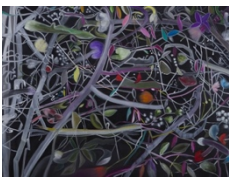

# MARUANI MERCIER

**Ross Bleckner: Commune**

16 January – 1 March 2025

All images courtesy of the artist and MARUANI MERCIER

**Ross Bleckner**  
*Community, 2024*  
signed and dated  
oil on linen  
152.4 x 152.4 cm  
60 x 60 in  
framed: 156.4 x 156.4 x 7.5 cm

**Ross Bleckner**  
*Touch and Go, 2024*  
signed and dated  
oil on linen  
182.9 x 152.4 cm  
72 x 60 in  
framed: 187 x 156.4 x 7.5 cm

**Ross Bleckner**  
*How Close or Distant, 2024*  
signed and dated  
oil on linen  
152.4 x 152.4 cm  
60 x 60 in  
framed: 156.4 x 156.4 x 7.5 cm