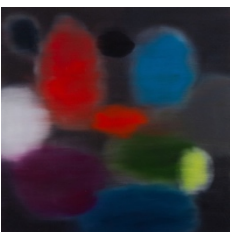

**Ross Bleckner**  
*Touch and Go, 2024*  
signed and dated  
oil on linen  
182.9 x 152.4 cm  
72 x 60 in  
framed: 187 x 156.4 x 7.5 cm

**Ross Bleckner**  
*How Close or Distant, 2024*  
signed and dated  
oil on linen  
152.4 x 152.4 cm  
60 x 60 in  
framed: 156.4 x 156.4 x 7.5 cm

**Ross Bleckner**  
*What is the Grass, 2022*  
signed and dated  
oil on linen  
183.2 x 244 x 5 cm  
72 x 96 in  
framed: 187 x 247.5 x 7.5 cm

**Ross Bleckner**  
*Deep Below our Violence, 2023*  
signed and dated  
oil on linen  
183.2 x 244 x 5 cm  
72 x 96 in  
framed: 187 x 247.5 x 7.5 cm

# MARUANI MERCIER

**Ross Bleckner**  
Untitled, 2024  
signed and dated  
oil on linen  
76.2 x 76.2 x 4 cm  
30 x 30 in  
framed: 80 x 80 x 7.5 cm

**Ross Bleckner**  
*Two Meet Again*, 2024  
signed, titled and dated  
oil on linen  
213.5 x 152.5 x 4.5 cm  
84 x 60 in  
framed: 217 x 156.2 x 7.5 cm

**Ross Bleckner**  
*One Figure Away*, 2024  
signed and dated  
oil on linen  
152.6 x 152.6 x 4.5 cm  
60 x 60 in  
framed: 156.4 x 156.4 x 7.5 cm

**Ross Bleckner**  
Untitled, 2024  
signed and dated  
oil on linen  
76.2 x 76.2 x 4 cm  
30 x 30 in  
framed: 80 x 80 x 7.5 cm