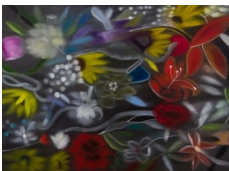

Ross Bleckner
Deep Below our Violence, 2023
signed and dated
oil on linen
183.2 x 244 x 5 cm
72 x 96 in
framed: 187 x 247.5 x 7.5 cm

Brussels
Avenue Louise 430
B-1050 Brussels

Knokke
Kustlaan 90 & Zeedijk 759
B-8300 Knokke

The Warehouse
Lambroekstraat 5
B-1930 Zaventem

maruanimercier.com
+32 2 512 50 10