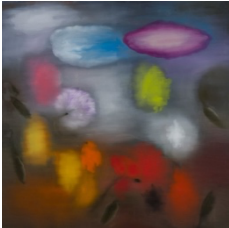

# MARUANI MERCIER

**Ross Bleckner: Commune**

16 January – 1 March 2025

All images courtesy of the artist and MARUANI MERCIER

**Ross Bleckner**  
*Community, 2024*  
signed and dated  
oil on linen  
152.4 x 152.4 cm  
60 x 60 in  
framed: 156.4 x 156.4 x 7.5 cm

**Ross Bleckner**  
*Touch and Go, 2024*  
signed and dated  
oil on linen  
182.9 x 152.4 cm  
72 x 60 in  
framed: 187 x 156.4 x 7.5 cm

**Ross Bleckner**  
*How Close or Distant, 2024*  
signed and dated  
oil on linen  
152.4 x 152.4 cm  
60 x 60 in  
framed: 156.4 x 156.4 x 7.5 cm