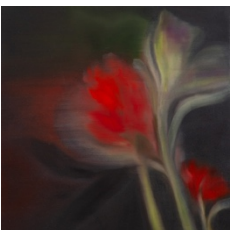

Ross Bleckner
Untitled, 2024
signed and dated
oil on linen
76.2 x 76.2 x 4 cm
30 x 30 in