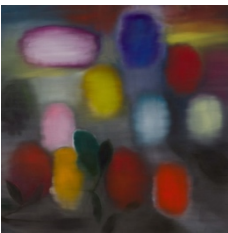

Ross Bleckner
Wishful Thinkers, 2024
titled, signed and dated on the reverse
oil on linen
152.4 x 152.4 cm
60 x 60 in
framed: 156.4 x 156.4 x 7.5 cm