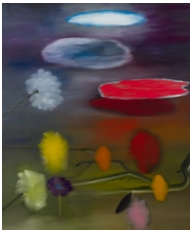

# MARUANI MERCIER

**Ross Bleckner: Commune**

16 January – 1 March 2025

All images courtesy of the artist and MARUANI MERCIER

**Ross Bleckner**  
*Community, 2024*  
signed and dated  
oil on linen  
152.4 x 152.4 cm  
60 x 60 in  
framed: 156.4 x 156.4 x 7.5 cm

**Ross Bleckner**  
*Touch and Go, 2024*  
signed and dated  
oil on linen  
182.9 x 152.4 cm  
72 x 60 in  
framed: 187 x 156.4 x 7.5 cm

**Ross Bleckner**  
*How Close or Distant, 2024*  
signed and dated  
oil on linen  
152.4 x 152.4 cm  
60 x 60 in  
framed: 156.4 x 156.4 x 7.5 cm