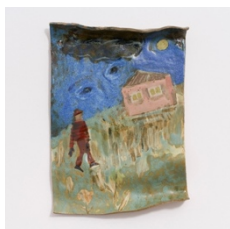

Masha Silchenko

Untitled, 2023
ceramic, enamel
11 x 13 cm | 4 3/8 x 5 1/8 in
(SILC0067)

Masha Silchenko

Untitled, 2023
ceramic, enamel
12 x 19 cm | 4 3/4 x 7 1/2 in
(SILC0068)

Masha Silchenko

Untitled, 2024
Ceramic, enamel
28 x 20 cm | 11 x 7 7/8 in
(SILC0121)

Masha Silchenko

Sunflowers, 2023
ceramic, enamel
22 x 12 cm | 8 5/8 x 4 3/4 in
(SILC0087)

Masha Silchenko

Untitled, 2024
Ceramic, enamel
31 x 15 cm | 12 1/4 x 5 7/8 in
(SILC0108)

Masha Silchenko

Untitled, 2024
Oil on bleached canvas
55 x 77 cm | 21 5/8 x 30 1/4 in
(SILC0114)

Masha Silchenko

Untitled, 2024
Ceramic, enamel
13 x 22 cm | 5 1/8 x 8 5/8 in
(SILC0111)

Masha Silchenko

Untitled, 2024

Ceramic, video projection

27 x 40 x 40 cm | 10 5/8 x 15 3/4 x 15 3/4 in
(SILC0120)

Masha Silchenko