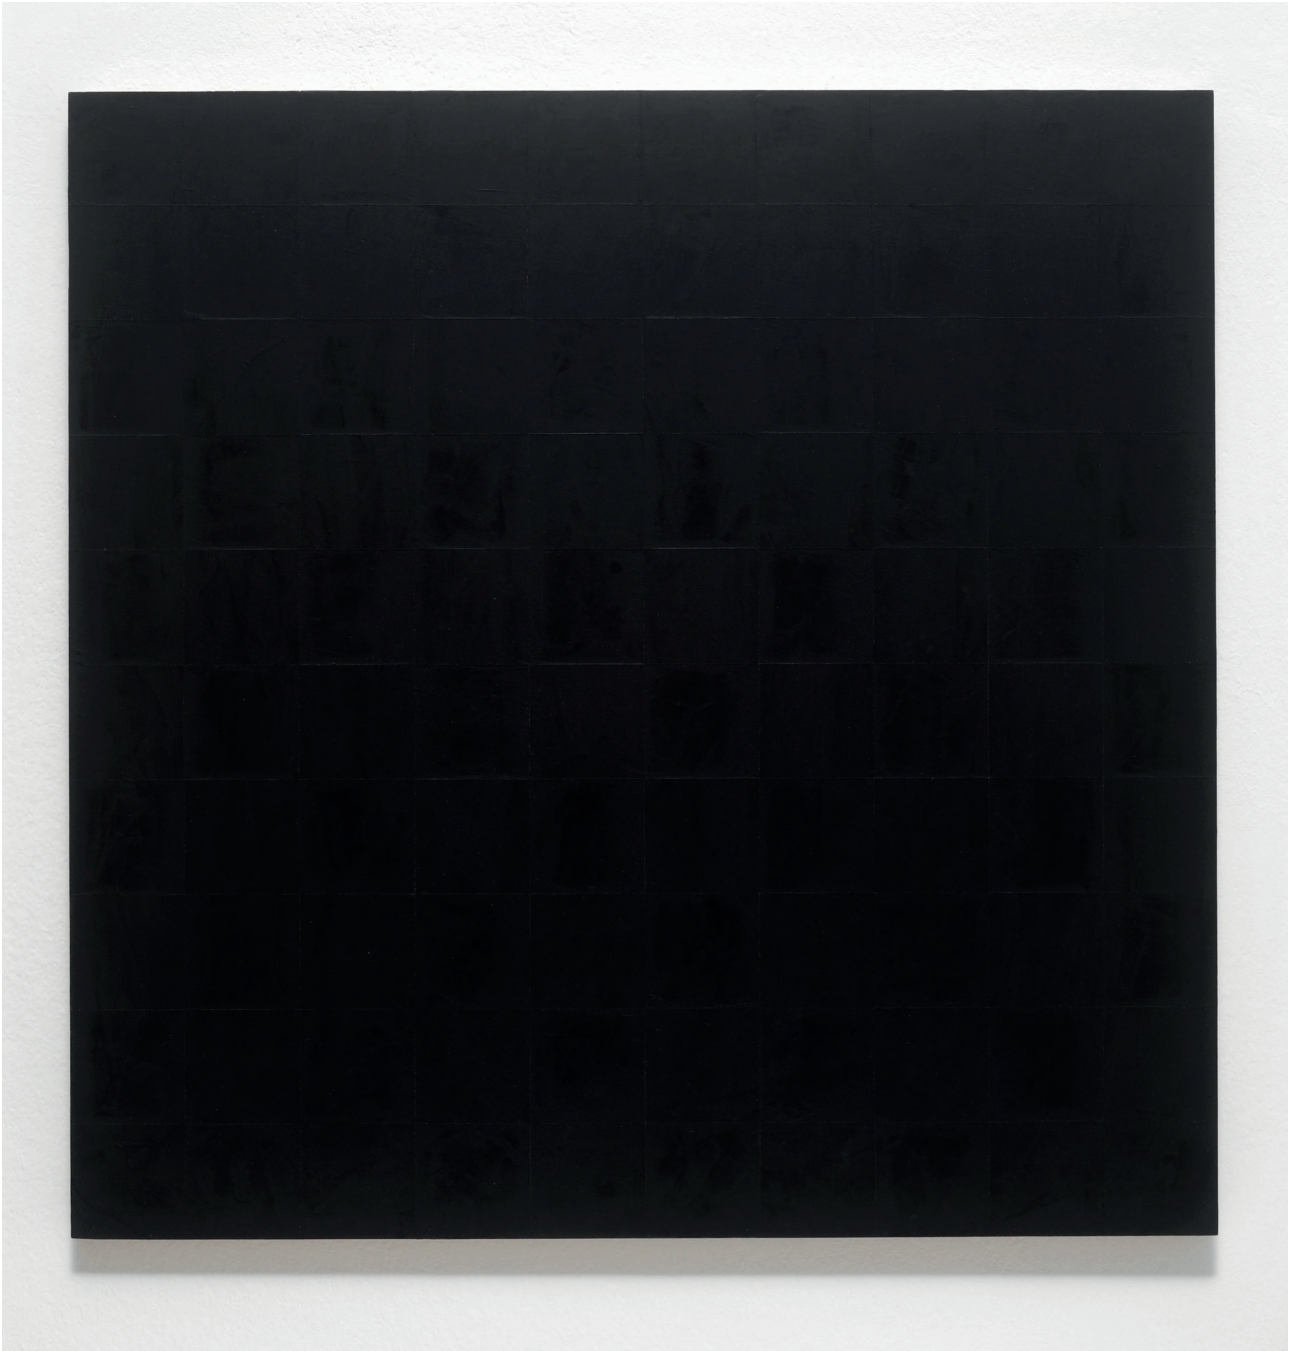

Untitled, 2005
Acrylic on MDF
50 x 50 cm