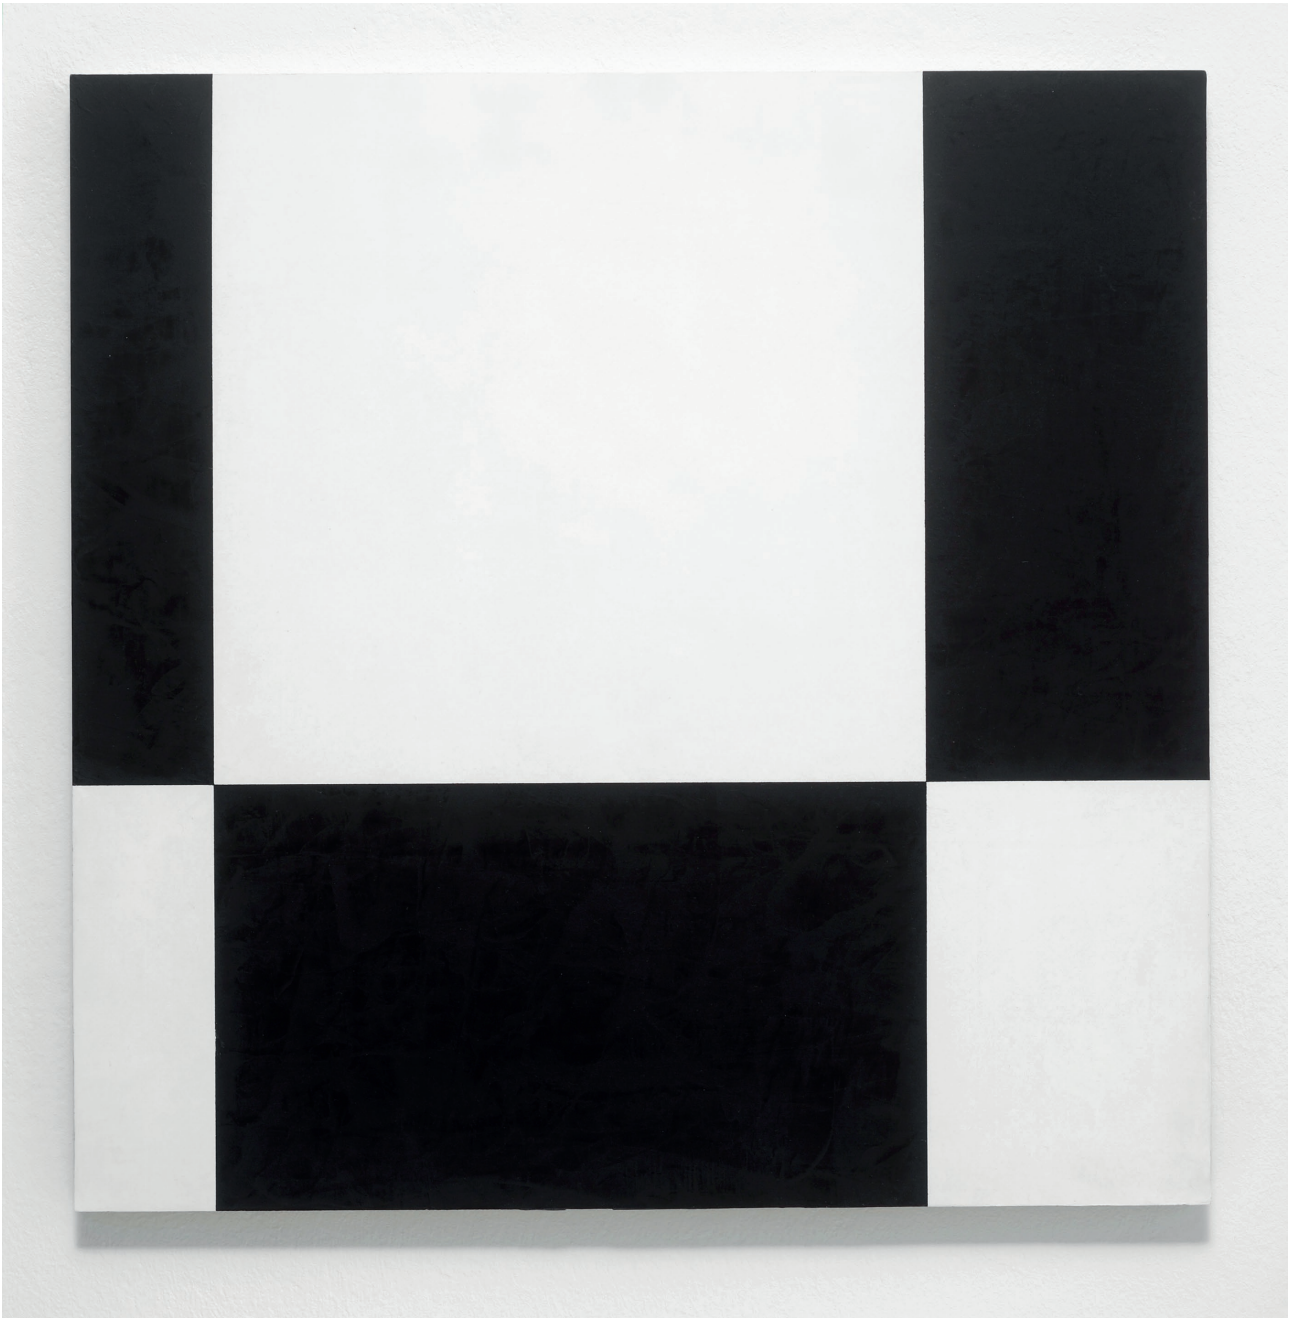

Untitled, 2005
Acrylic on MDF
50 x 50 cm