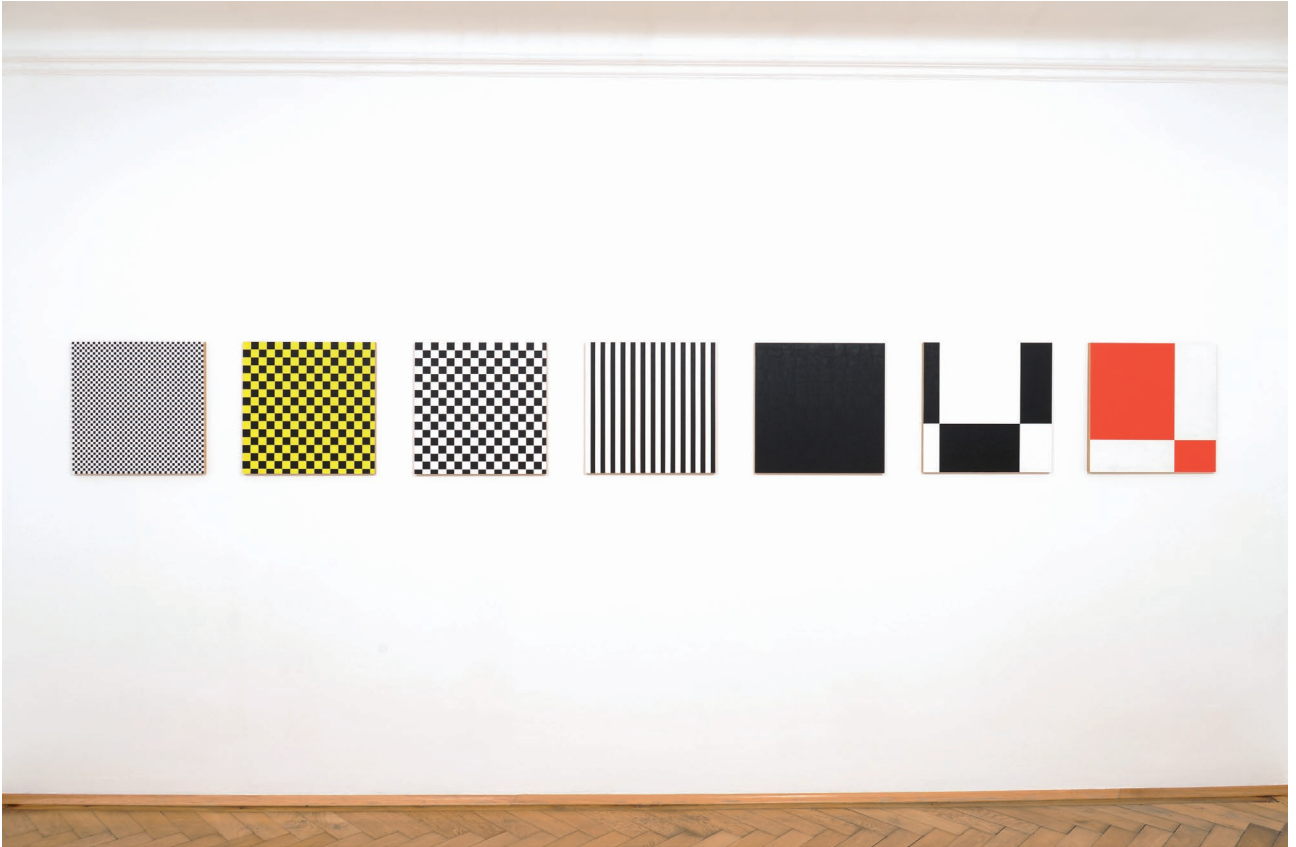

**HEIMO ZOBERNIG**

**GALERIE CHRISTINE MAYER**

*Installation view:* Heimo Zobernig, Galerie Christine Mayer, 2016

*Installation view: Heimo Zobernig, Galerie Christine Mayer, 2016*

*Untitled*, 2016  
Synthetic fibre, two scene platforms  
Blanket: 250 x 250 cm, platforms: 60 x 200 x 200 cm

*Installation view: Heimo Zobernig, Galerie Christine Mayer, 2016*

*Untitled*, 2005  
Acrylic on MDF  
50 x 50 cm

*Untitled*, 2005  
Acrylic on MDF  
50 x 50 cm

*Untitled*, 2005  
Acrylic on MDF  
50 x 50 cm