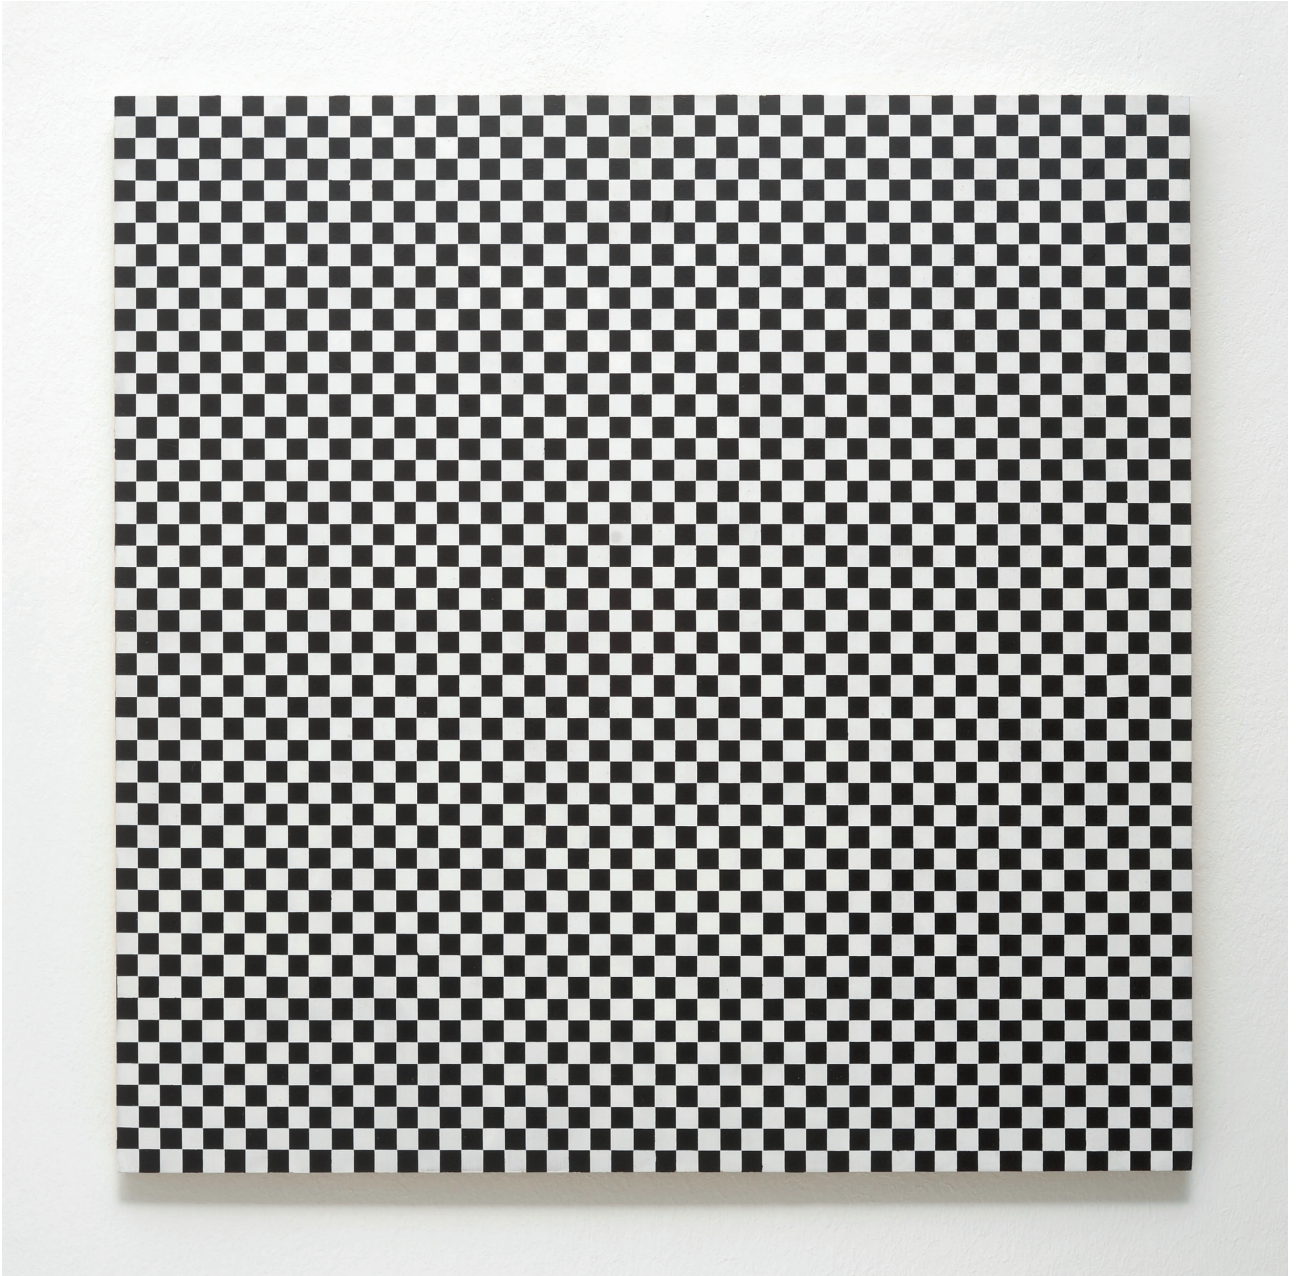

**HEIMO ZOBERNIG**

**GALERIE CHRISTINE MAYER**

*Installation view:* Heimo Zobernig, Galerie Christine Mayer, 2016

*Installation view: Heimo Zobernig, Galerie Christine Mayer, 2016*

*Untitled*, 2016  
Synthetic fibre, two scene platforms  
Blanket: 250 x 250 cm, platforms: 60 x 200 x 200 cm

*Installation view: Heimo Zobernig, Galerie Christine Mayer, 2016*

*Untitled*, 2005  
Acrylic on MDF  
50 x 50 cm

*Untitled*, 2005  
Acrylic on MDF  
50 x 50 cm

*Untitled*, 2005  
Acrylic on MDF  
50 x 50 cm