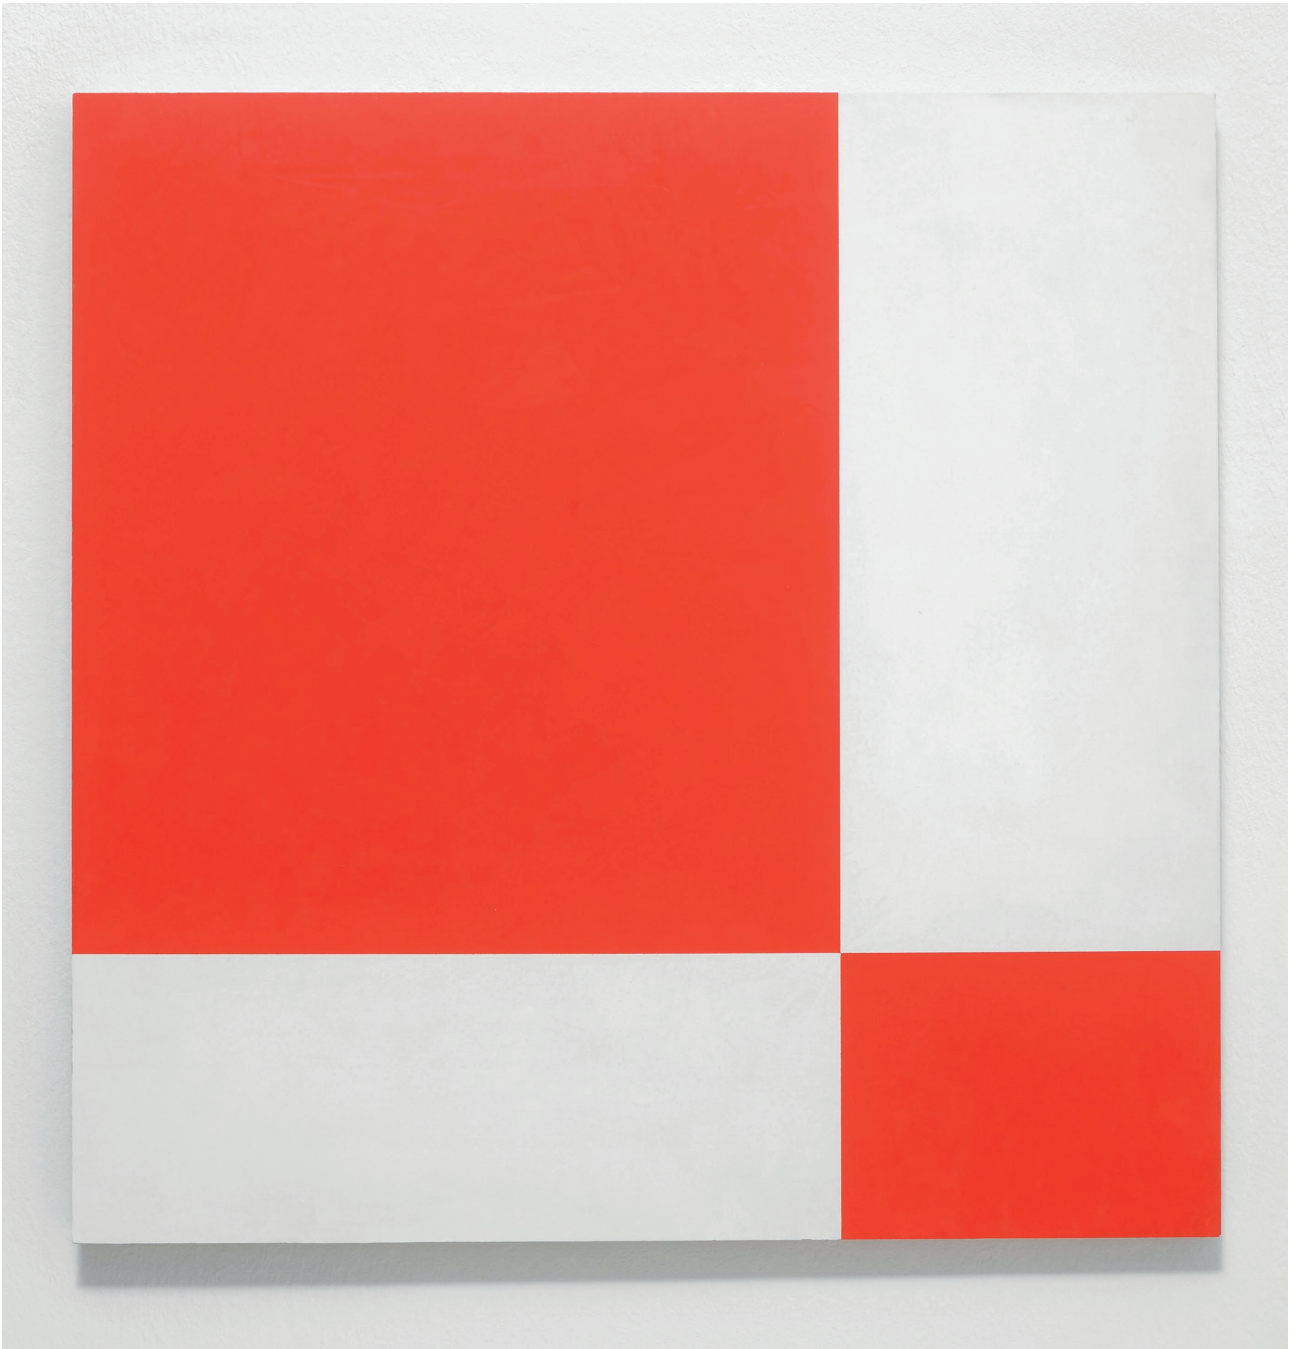

Untitled, 2005
Acrylic on MDF
50 x 50 cm

Untitled, 2005
Acrylic on MDF
50 x 50 cm