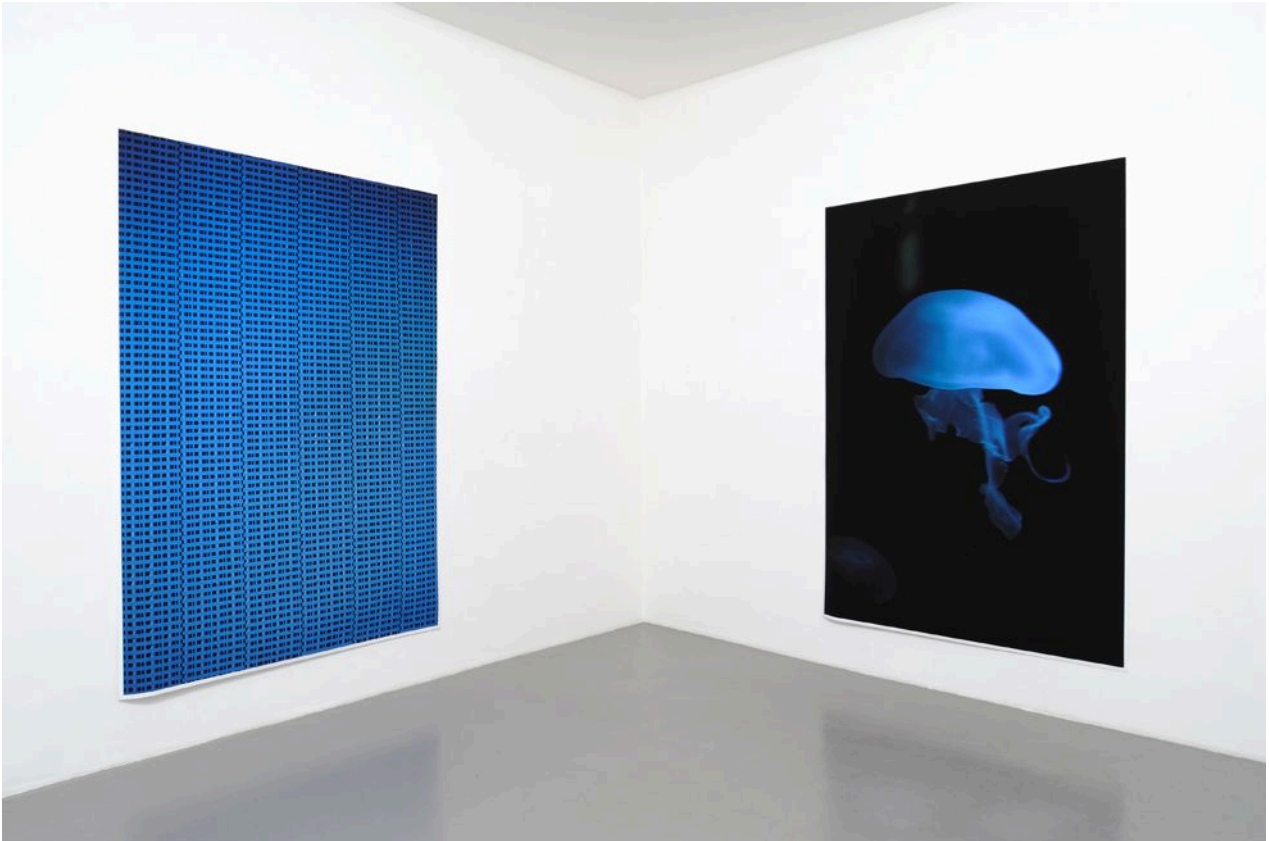

FRANK STÜRMER

GALERIE CHRISTINE MAYER

SOLO SHOW, 2015

Installation view, Frank Stürmer, Galerie Christine Mayer, Munich, 2015

Installation view, Frank Stürmer, Galerie Christine Mayer, Munich, 2015

Installation view, Frank Stürmer, Galerie Christine Mayer, Munich, 2015