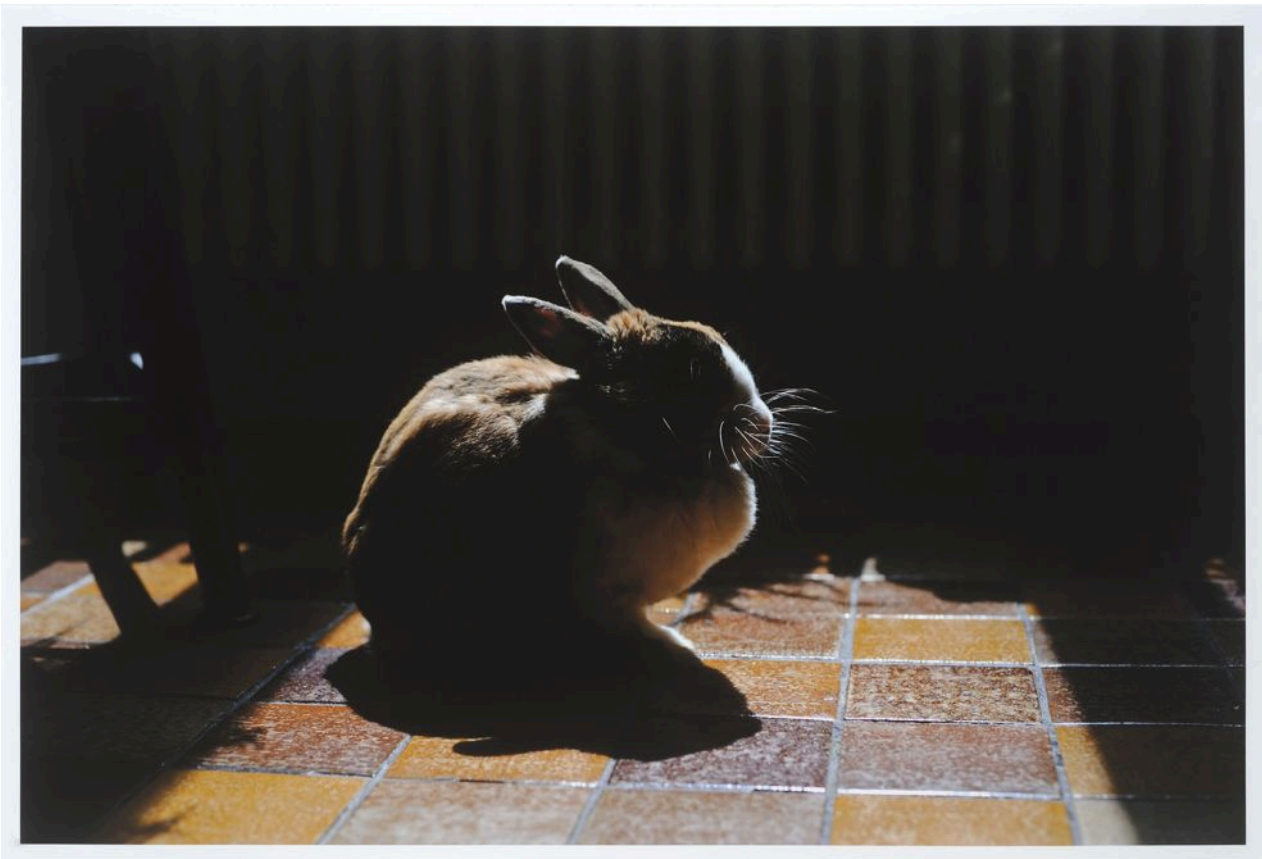

Untitled, 2015
Pigment print
159,3 x 239,4 cm
Edition 3 + 2 AP