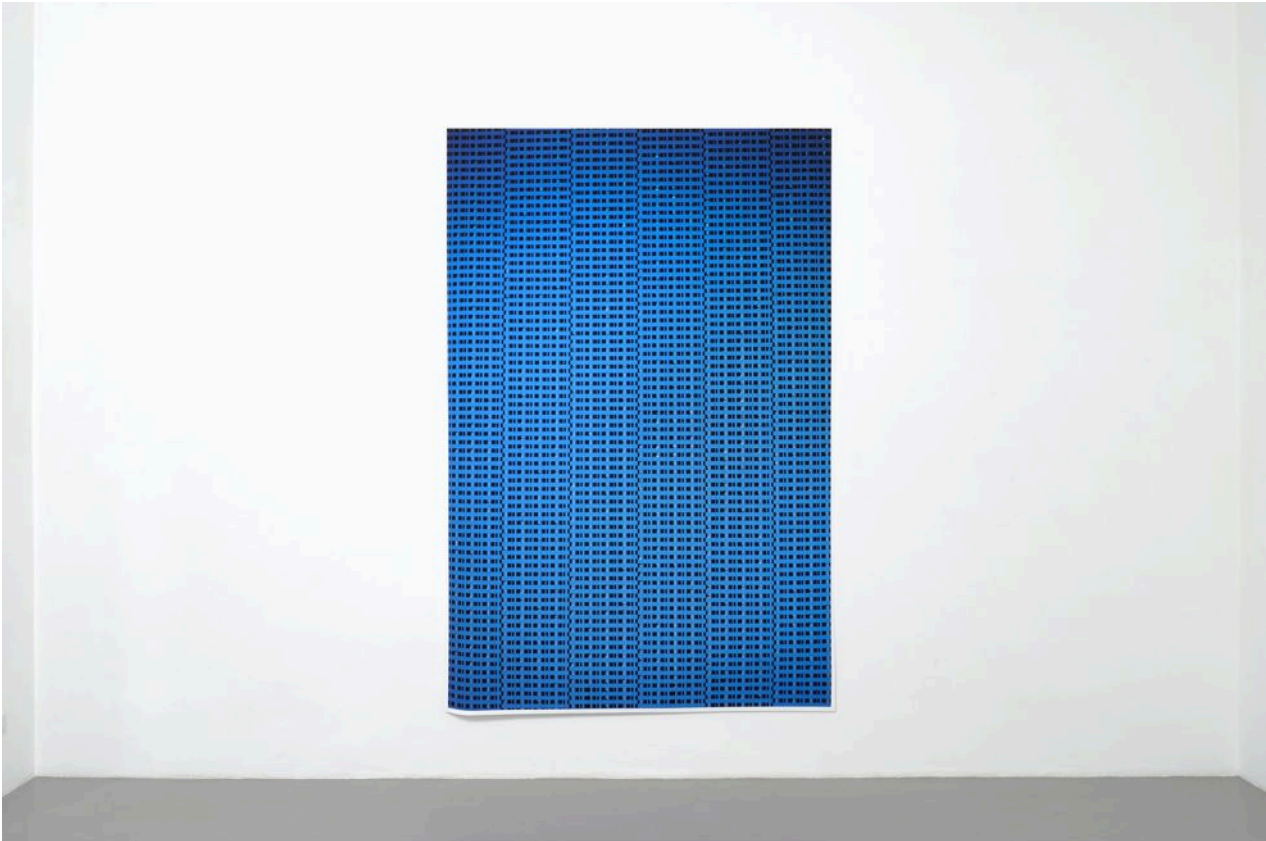

Installation view, Frank Stürmer, Galerie Christine Mayer, Munich, 2015