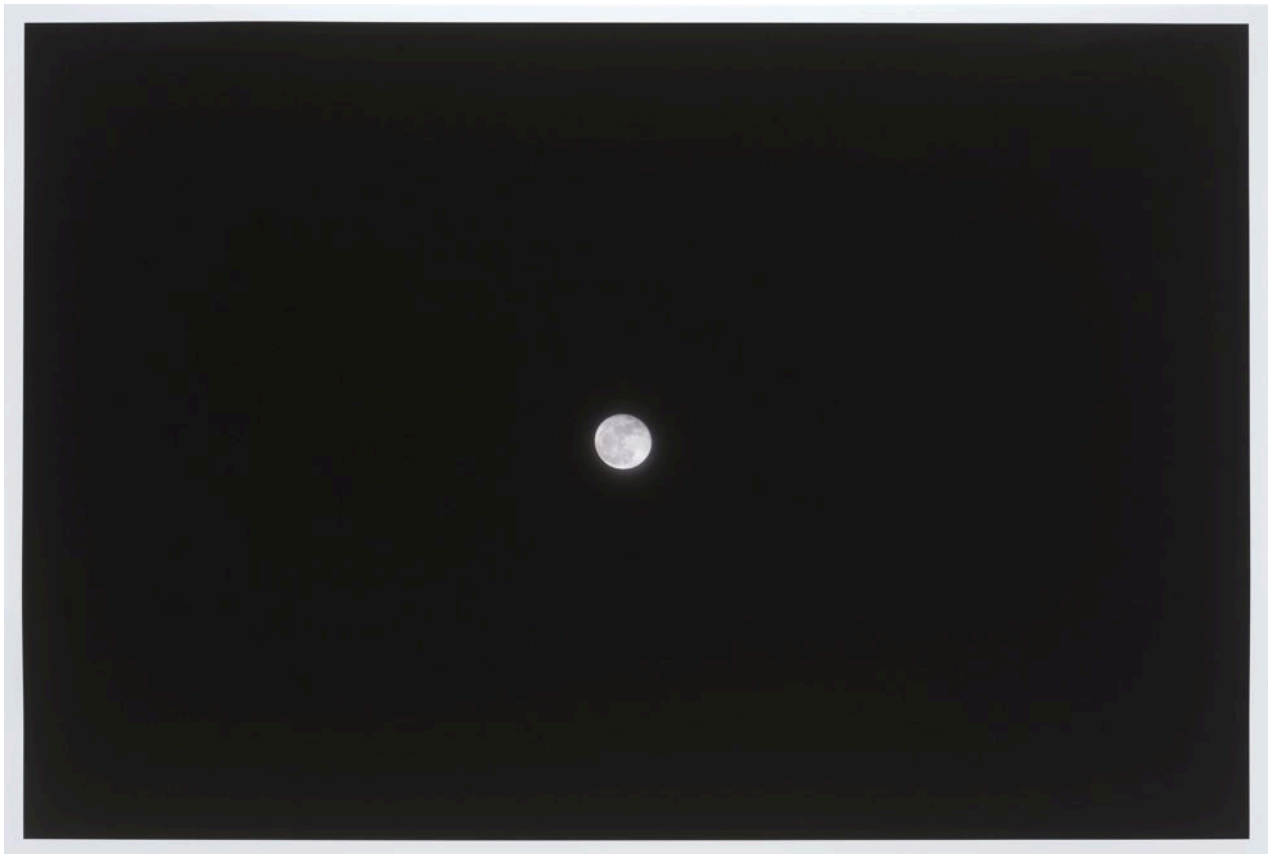

Installation view, Frank Stürmer, Galerie Christine Mayer, Munich, 2015