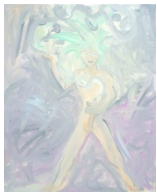

Baseball and Hentai (revised), 2013/ 2015
Oil, bag of chips, tissue box on canvas
175 x 180 cm

Banner Ads: Warning, 2015
Oil on canvas
120 x 100 cm

Mario, 2013
Oil on canvas
25,7 x 20,7 cm

Brad Pitt, 2009
1-channel video on monitor
Color, sound
04'6''
Edition: 3 + 2 AP

Second Room (from left to right)

Neil Young, 2015
Oil on canvas
120 x 100 cm

Hemorrhoid, 2015
Oil on canvas
120 x 100 cm

Self Portrait (Hemorrhoids and/or Farting), 2015
Oil on canvas
120 x 100 cm

Fart, 2015
Oil on canvas
120 x 100 cm

Kermit, 2015
Oil on canvas
120 x 100 cm

Hallway

Murakami, 2013
Oil on canvas
150 x 120 cm

Pluto, 2015
Oil on canvas
76,3 x 65,8 cm

Bureau

Cinderella, 2015
Oil on canvas
70 x 60 cm

Girlfriend Wants a Baby 2, 2015
Oil on canvas
120 x 100 cm

Elsa, 2015
Oil on canvas
120 x 100 cm

Cyborg, 2007
1-channel video on monitor
Color, sound
15'52''
Edition: 3 + 2 AP