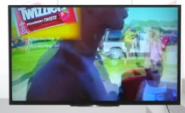

Baseball and Hentai (revised), 2013/ 2015
Oil, bag of chips, tissue box on canvas
175 x 180 cm

Banner Ads: Warning, 2015
Oil on canvas
120 x 100 cm

Mario, 2013
Oil on canvas
25,7 x 20,7 cm

Brad Pitt, 2009
1-channel video on monitor
Color, sound
04'6''
Edition: 3 + 2 AP