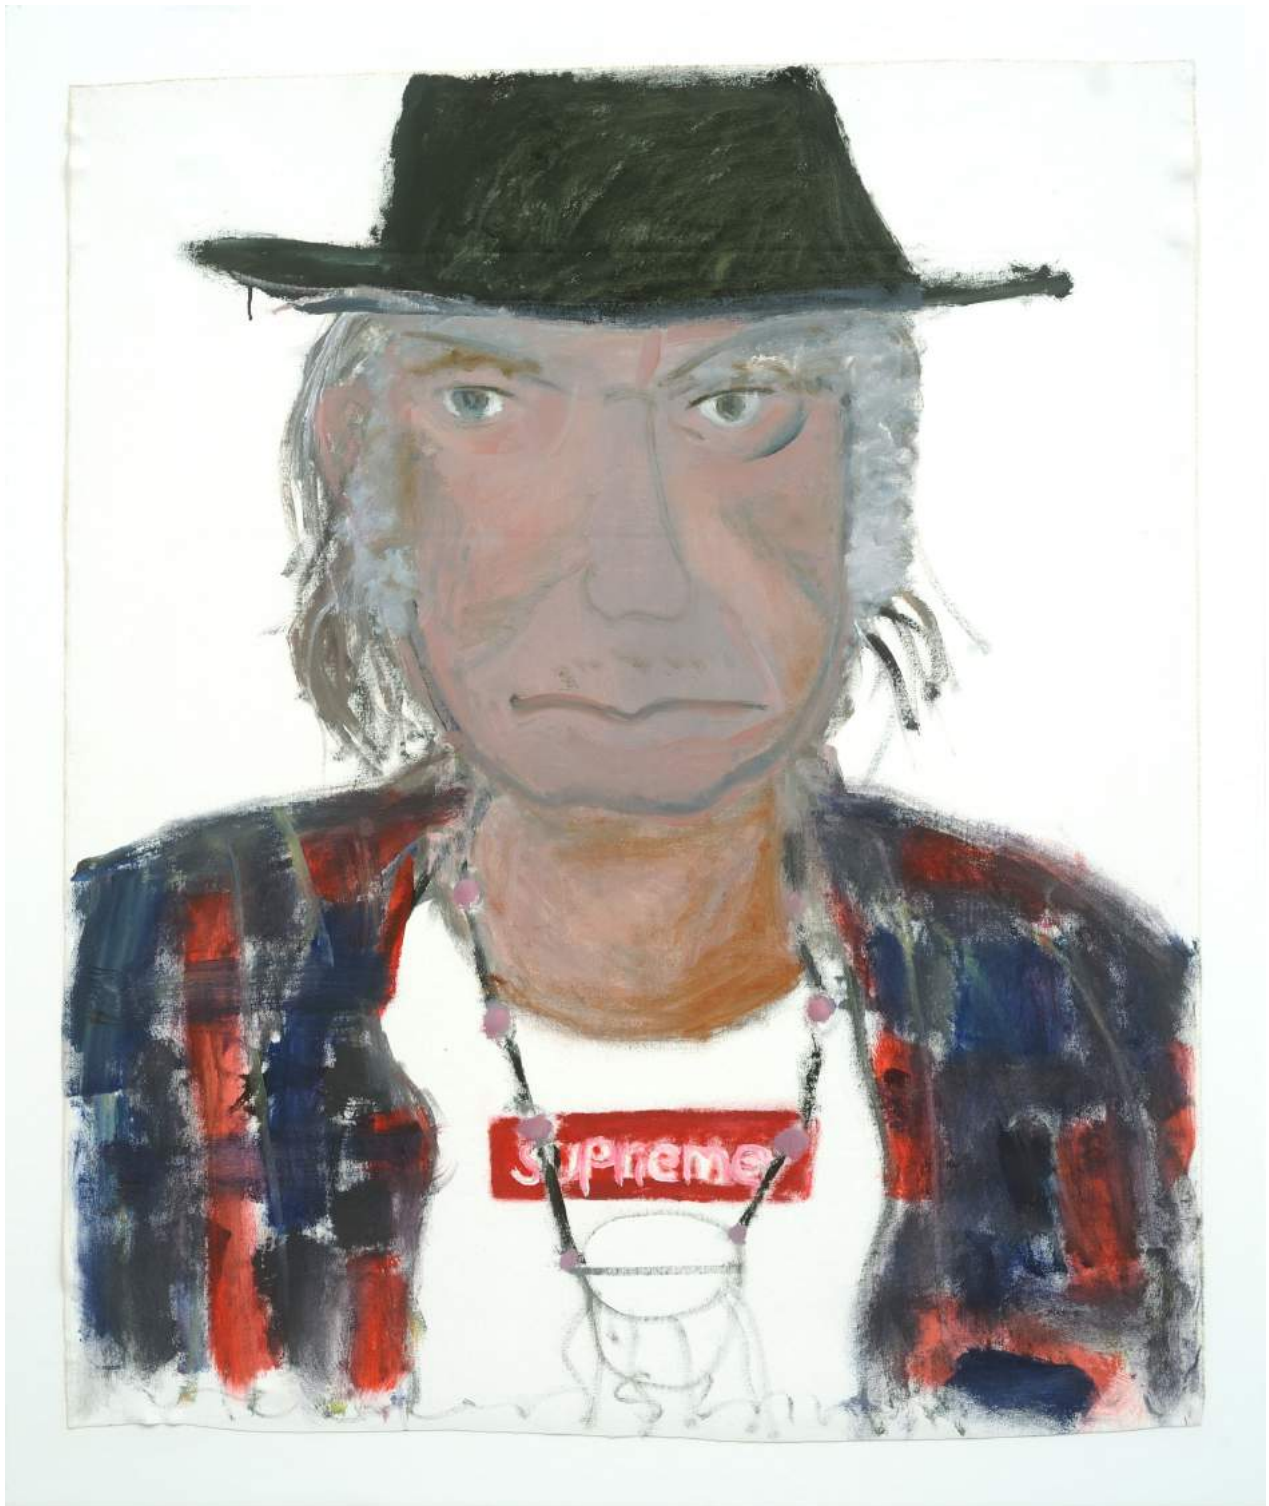

YOU MUST NOT PUBLICIZE IT  
MEN 24+ ONLY FREE TO LOOK  
NO BULLSHIT **ENTER HERE**

Banner Ads: Warning, 2015

Oil on canvas

120 x 100 cm

*Mario*, 2013  
Oil on canvas  
25,7 x 20,7 cm

*Installation view, Appropriation 2, Munich, 2015*

*Self Portrait (Hemorrhoids and/or Farting)*, 2015  
Oil on canvas  
120 x 100 cm

Fart  
2015,  
41 x 35 cm.  
oil on canvas  
on canvas

*Fart*, 2015  
Oil on canvas  
120 x 100 cm

*Installation view, Appropriation 2, Munich, 2015*