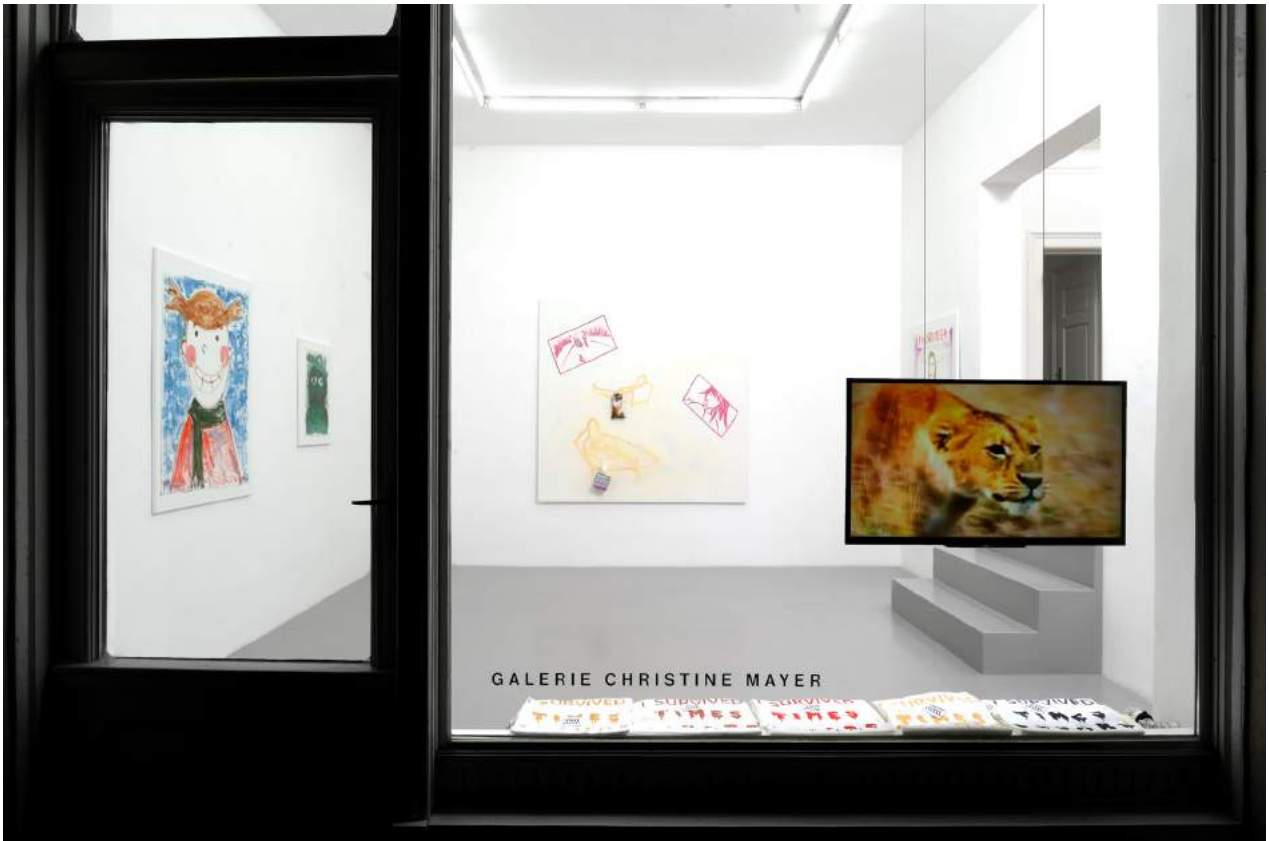

**TREVOR SHIMIZU**

**GALERIE CHRISTINE MAYER**

**APPROPRIATION 2, 2015**

*Installation view, Appropriation 2, Munich, 2015*

*Brad Pitt*, 2009  
1-channel video on monitor  
Color, sound  
4'6"  
Edition 3 + 2 AP