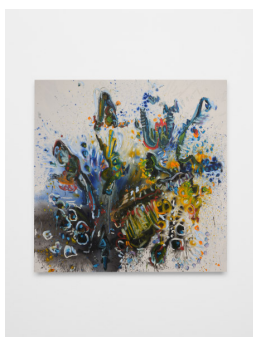

## Gallery1

**Hiba Kalache**

*something non human*, 2024

Ink, oil and oil bar on canvas

65 x 65 in

165.1 x 165.1 cm

(HK-P24-18)

**Hiba Kalache**

## Gallery 2

**Hiba Kalache**  
*such madness!*, 2024  
Ink, oil and oil bar on canvas  
32 x 28 in  
81.3 x 71.1 cm  
(HK-P24-03)

**Hiba Kalache**  
*free of me and you*, 2024  
Ink, oil and oil bar on canvas  
32 x 28 in  
81.3 x 71.1 cm  
(HK-P24-04)

# ALTMAN SIEGEL

1150 25TH ST. SAN FRANCISCO, CA 94107

tel: 415.576.9300 / fax: 415.373.4471

www.altmansiegel.com

**Hiba Kalache**

*water on water reverberates*, 2024

Ink, oil and oil bar on canvas

65 x 56 in

165.1 x 142.2 cm

(HK-P24-22)

**Hiba Kalache**

*The moon is eaten*, 2024

Ink, oil and oil bar on canvas

65 x 65 in

165.1 x 165.1 cm

(HK-P24-02)