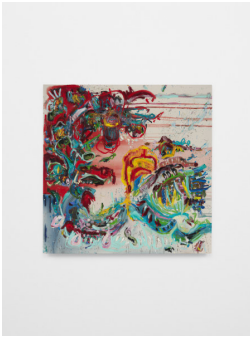

ALTMAN SIEGEL

1150 25TH ST. SAN FRANCISCO, CA 94107

tel: 415.576.9300 / fax: 415.373.4471

www.altmansiegel.com

Hiba Kalache

your Majesty: expectation, nondelivery!, 2024

Ink, oil and oil bar on canvas

65 x 65 in

165.1 x 165.1 cm

(HK-P24-19)