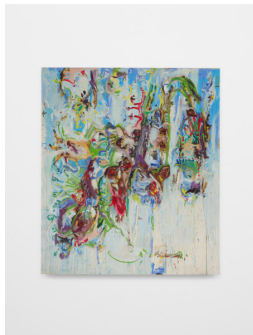

ALTMAN SIEGEL

1150 25TH ST. SAN FRANCISCO, CA 94107

tel: 415.576.9300 / fax: 415.373.4471

www.altmansiegel.com

Hiba Kalache

water on water reverberates, 2024

Ink, oil and oil bar on canvas

65 x 56 in

165.1 x 142.2 cm

(HK-P24-22)