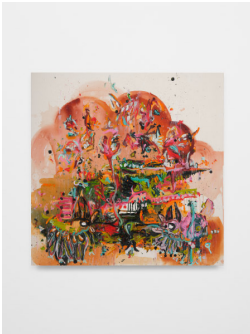

Hiba Kalache

I lost the secret of Egypt, 2024

Ink, oil and oil bar on canvas

65 x 65 in

165.1 x 165.1 cm

(HK-P24-14)