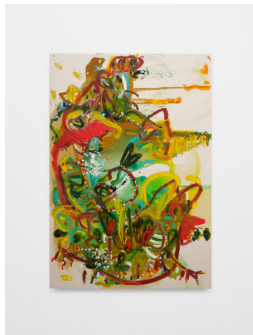

ALTMAN SIEGEL

1150 25TH ST. SAN FRANCISCO, CA 94107

tel: 415.576.9300 / fax: 415.373.4471

www.altmansiegel.com

Hiba Kalache
that the vein has, 2024
Ink, oil and oil bar on canvas
41 x 28 in
104.1 x 71.1 cm
(HK-P24-15)