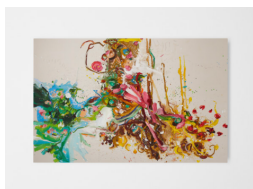

Hiba Kalache

to uncover other skies, 2024

Ink, oil and oil bar on canvas

102 x 65 in

259.1 x 165.1 cm

(HK-P24-13)