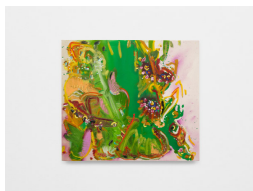

Hiba Kalache
free of me and you, 2024
Ink, oil and oil bar on canvas
32 x 28 in
81.3 x 71.1 cm
(HK-P24-04)