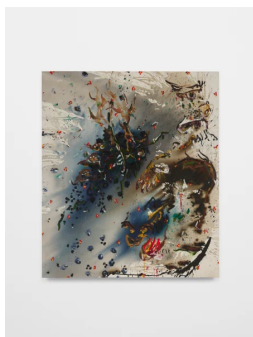

**Hiba Kalache**

*the moral of the story*, 2024

Ink, oil and oil bar on canvas

65 x 56 in

165.1 x 142.2 cm

(HK-P24-20)

**Hiba Kalache**

*humbaba*, 2024