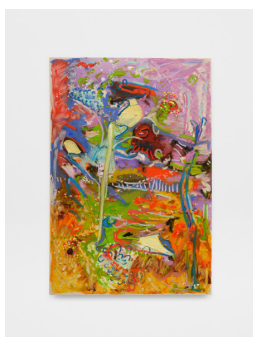

Hiba Kalache
but I dry myself in the sun, 2024
Ink, oil and oil bar on canvas
41 x 28 in
104.1 x 71.1 cm
(HK-P24-16)