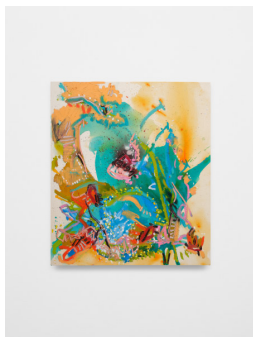

## Gallery1

**Hiba Kalache**

*something non human*, 2024

Ink, oil and oil bar on canvas

65 x 65 in

165.1 x 165.1 cm

(HK-P24-18)

**Hiba Kalache**

*can water be thirsty*, 2024

Ink, oil and oil bar on canvas

32 x 28 in

81.3 x 71.1 cm

(HK-P24-05)

**Hiba Kalache**

*to uncover other skies*, 2024

Ink, oil and oil bar on canvas