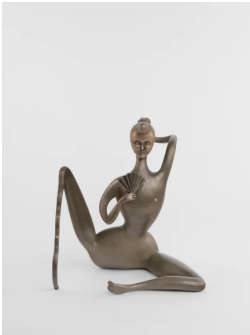

ALTMAN SIEGEL

1150 25TH ST. SAN FRANCISCO, CA 94107

tel: 415.576.9300 / fax: 415.373.4471

www.altmansiegel.com

A Certain Slant of Light
December 12, 2024 – January 11, 2025

Koak

Sun Dour, 2022

Bronze

15 x 15 x 10 in

38.1 x 38.1 x 25.4 cm

Edition of 12 plus 1 artist's proof

(K-S22-02)