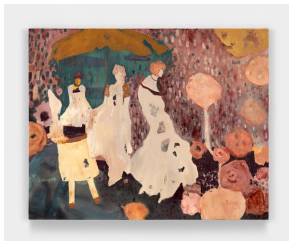

Emily Rose Wright: Destroyer

1819 3rd Ave • Feb 21 - Mar 14, 2025

Ring

2025

Oil on panel

16"h x 20"w (41 x 51cm)

Turning Point

2025

Oil on linen

24"h x 30"w (61 x 76cm)

Conversion Box

2025

Oil on linen

24"h x 30"w (61 x 76cm)

Procedures

2025

Oil on linen

24"h x 30"w (61 x 76cm)

The Audition

2025

Oil on paper mounted to panel
24"h x 30"w (61 x 76cm)

Destroyer

2025

Oil on linen
32"h x 40"w (81 x 102cm)

The Other Side

2025

Oil on canvas
16"h x 20"w (41 x 51cm)

Recital

2025

Oil on paper mounted to panel
16"h x 20"w (41 x 51cm)