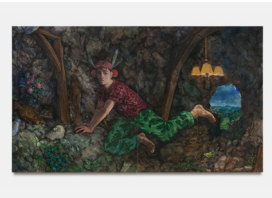

Tanya Leighton

Adrian Geller, 'MEINE WELTLANDSCHAFT'
1 March – 12 April 2025

Adrian Geller
Le Trésor, 2024
Oil on canvas
240x140 cm
94½x55½ in
Unique
(GELLER-2024-0005)

Adrian Geller
La pause, 2024
Oil on canvas
50x60 cm
19¾x23⅝ in
Unique
(GELLER-2024-0004)

Adrian Geller
L'atelier, 2024
Oil on canvas
50x60 cm
19¾x23⅝ in
Unique
(GELLER-2024-0003)

Adrian Geller
The Lake, 2024
Oil on canvas
140x120 cm
55⅝x47¼ in
Unique
(GELLER-2024-0009)

Adrian Geller
The Creek, 2024
Oil on canvas
140x120 cm
55⅝x47¼ in
Unique
(GELLER-2024-0008)

Adrian Geller
The Pond, 2024
Oil on canvas
140x120 cm
55⅝x47¼ in
Unique
(GELLER-2024-0010)

Adrian Geller
Les Pommiers, 2024
Oil on canvas
30x40 cm
11¾x15¾ in
Unique
(GELLER-2024-0006)

Adrian Geller
Nature Morte, 2024
Oil on canvas
90x70 cm
35⅜x27½ in
Unique
(GELLER-2024-0007)