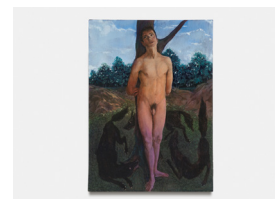

Tanya Leighton

Adrian Geller, 'MEINE WELTLANDSCHAFT'
1 March – 12 April 2025

Adrian Geller
Le Trésor, 2024
Oil on canvas
240x140 cm
94½x55½ in
Unique
(GELLER-2024-0005)

Adrian Geller
La pause, 2024
Oil on canvas
50x60 cm
19¾x23⅝ in
Unique
(GELLER-2024-0004)

Adrian Geller
L'atelier, 2024
Oil on canvas
50x60 cm
19¾x23⅝ in
Unique
(GELLER-2024-0003)

Adrian Geller
The Lake, 2024
Oil on canvas
140x120 cm
55⅝x47¼ in
Unique
(GELLER-2024-0009)

Adrian Geller
The Creek, 2024
Oil on canvas
140x120 cm
55⅝x47¼ in
Unique
(GELLER-2024-0008)

Adrian Geller
The Pond, 2024
Oil on canvas
140x120 cm
55⅝x47¼ in
Unique
(GELLER-2024-0010)

Adrian Geller
Les Pommiers, 2024
Oil on canvas
30x40 cm
11¾x15¾ in
Unique
(GELLER-2024-0006)

Adrian Geller
Nature Morte, 2024
Oil on canvas
90x70 cm
35⅜x27½ in
Unique
(GELLER-2024-0007)