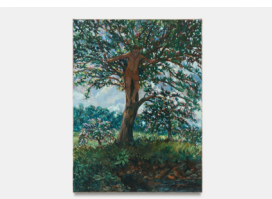

Adrian Geller
L'atelier, 2024
Oil on canvas
50x60 cm
19¾x23⅝ in
Unique
(GELLER-2024-0003)

Adrian Geller
The Lake, 2024
Oil on canvas
140x120 cm
55⅝x47¼ in
Unique
(GELLER-2024-0009)

Adrian Geller
The Creek, 2024
Oil on canvas
140x120 cm
55⅝x47¼ in
Unique
(GELLER-2024-0008)

Adrian Geller
The Pond, 2024
Oil on canvas
140x120 cm
55⅝x47¼ in
Unique
(GELLER-2024-0010)

Adrian Geller
Les Pommiers, 2024
Oil on canvas
30x40 cm
11¾x15¾ in
Unique
(GELLER-2024-0006)

Adrian Geller
Nature Morte, 2024
Oil on canvas
90x70 cm
35⅜x27½ in
Unique
(GELLER-2024-0007)