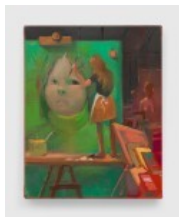

**Lisa Yuskavage**  
**February 18–April 12, 2025**

Entry Gallery

**Lisa Yuskavage**  
*Peacock Infestation in the Garret*, 2024  
Oil on linen  
25 x 30 1/8 inches  
63.5 x 76.5 cm  
YUSLI1055

**Lisa Yuskavage**  
*Painter (Kelly Marie)*, 2024  
Oil on linen  
10 x 8 inches  
25.4 x 20.3 cm  
YUSLI1097

**Lisa Yuskavage**  
*Notebook (Loved)*, 2024  
Oil on linen  
76 x 80 inches  
193 x 203.2 cm  
YUSLI1053

**Lisa Yuskavage**  
*Tea and Cigarettes*, 2024  
Oil on linen  
77 x 70 inches  
195.6 x 177.8 cm  
YUSLI1052