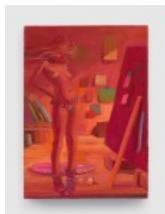

**Lisa Yuskavage**  
*Giant Studio, 2024*  
Oil on wood panel  
9 x 12 inches  
22.9 x 30.5 cm  
YUSLI1098

## Main Gallery

**Lisa Yuskavage**  
*Painter, 2024*  
Oil on linen  
12 1/8 x 11 inches  
30.8 x 27.9 cm  
YUSLI1056A

**Lisa Yuskavage**  
*Studio Visit, 2022*  
Oil on linen  
Diptych  
Overall: 9 3/4 x 16 inches  
24.8 x 40.6 cm  
Each: 9 3/4 x 8 inches  
24.8 x 20.3 cm  
YUSLI1009A