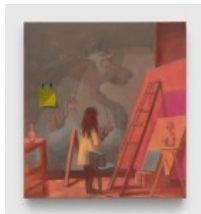

Main Gallery

Lisa Yuskavage
Painter, 2024
Oil on linen
12 1/8 x 11 inches
30.8 x 27.9 cm
YUSLI1056A