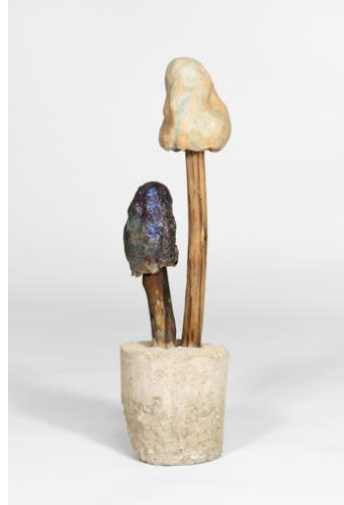

Man in the Woods
2024
acrylic behind glass
36 x 28 cm

Werkliste

Harry Hachmeister
Zitternde Herren

Schwuz
2024
acrylic behind glass
36 x 28 cm

Einsame Spitze
from: Fragile Egos
2024
glazed ceramics, wood, concrete,
epoxy resin, acrylic, wax glaze
17 x 17 x 134 cm

Grumpf
from: Fragile Egos
2024
glazed ceramics, wood, concrete,
epoxy resin, acrylic, wax glaze
27 x 37 x 145 cm

Werkliste

Harry Hachmeister
Zitternde Herren

Tutti Frutti
from: Fragile Egos
2025
glazed ceramics, wood, concrete,
epoxy resin, acrylic, stain, wax glaze
42 x 27 x 189 cm

Großer und kleiner Löffel
from: Fragile Egos
2025
glazed ceramics, wood, concrete,
epoxy resin, acrylic, wax glaze
54 x 17 x 138 cm

Duo
from: Fragile Egos
2025
glazed ceramics, wood, concrete,
epoxy resin, glitter, wax glaze
11 x 11 x 43 cm

Werkliste

Harry Hachmeister
Zitternde Herren

Blume und Pilz
from: Fragile Egos
2025
glazed ceramics, wood, concrete,
epoxy resin, wax glaze
21 x 16 x 54 cm

Zarte Blüte
from: Fragile Egos
2025
glazed ceramics, wood, concrete,
epoxy resin, acrylic, wax glaze
14 x 14 x 29 cm