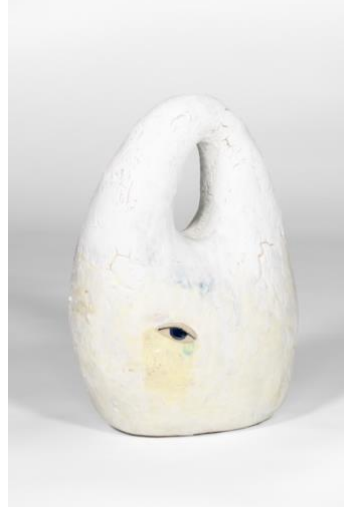

Großer und kleiner Löffel
from: Fragile Egos
2025
glazed ceramics, wood, concrete,
epoxy resin, acrylic, wax glaze
54 x 17 x 138 cm

Duo
from: Fragile Egos
2025
glazed ceramics, wood, concrete,
epoxy resin, glitter, wax glaze
11 x 11 x 43 cm

Werkliste

Harry Hachmeister
Zitternde Herren

Blume und Pilz
from: Fragile Egos
2025
glazed ceramics, wood, concrete,
epoxy resin, wax glaze
21 x 16 x 54 cm

Zarte Blüte
from: Fragile Egos
2025
glazed ceramics, wood, concrete,
epoxy resin, acrylic, wax glaze
14 x 14 x 29 cm

Bump
2023
glazed ceramics
26 x 32 x 36 cm

Werkliste

Harry Hachmeister
Zitternde Herren

Cream Dream
2024
glazed ceramics
27 x 15 x 38 cm

Cheeks
2024
glazed ceramics
31 x 19 x 42 cm

Copperose
2024
glazed ceramics
40 x 42 x 70 cm