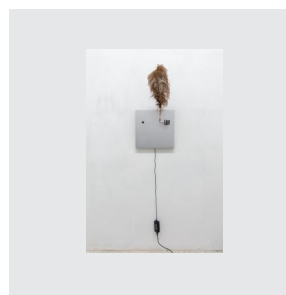

Leather, lacquer, steel wire  
113 x 96 cm  
44 x 37 in.

**Guo Tiantian**  
*The Sublime*  
2023 - 2024

Raw lacquer, cinnabar lacquer, 24k gold leaf, ramie weaving on wooden panels, and tile gray  
120 x 90 cm  
47 1/4 x 35 1/2 in.