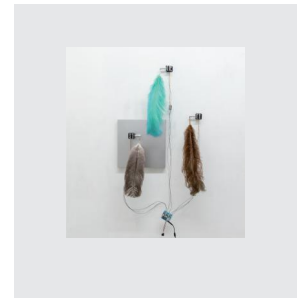

Robert Sandler
Untitled
2023
Ostrich feather, aluminium shaft coupler,
stepper motor, bracket, wire,
docking connector, Arduino Nano,
PCB board, rocker switch, 12V adapter,
enamel on linen
157.48 x 71.12 cm
62 x 28 in.
RS-E