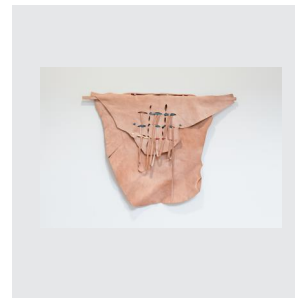

Guo Tiantian
Fabric Fiber
2025

Leather, colored varnish, wood, steel wire
56 x 42.5 cm
22 x 16.73 in.