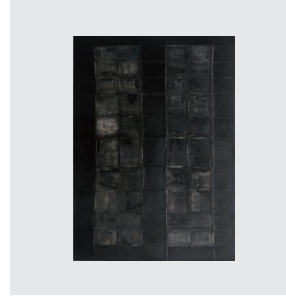

## 触觉闪动

ZIAN

Guo Tiantian  
Robert Sandler

2025.3.1 - 2025.4.1

**Guo Tiantian**  
*Collecting Blue*  
2018

Lacquer, ramie weaving on wooden panels, and tile gray  
48 x 35 cm  
19 x 13 3/4 in.

**Guo Tiantian**  
*Crevice of Time*  
2023 - 2024

Linenweaving, raw lacquer, porcelain powder, and tile gray  
90 x 60 x 5.5 cm  
35 1/2 x 23 1/2 x 2 in.

**Guo Tiantian**  
*In Mutual Anticipation*  
2023 - 2024

Lacquer, metal powder, ramie weaving on wooden panels, and tile gray  
70 x 110 cm  
27 1/2 x 43 1/4 in.