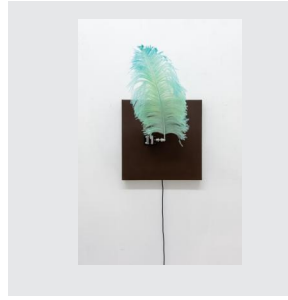

Robert Sandler
Untitled
2023
Ostrich feather, aluminium shaft coupler,
stepper motor, bracket, wire,
docking connector, Arduino Nano,
PCB board, rocker switch, 12V adapter,
enamel on linen
66.04 x 40.64 cm
26 x 16 in.
RS-C