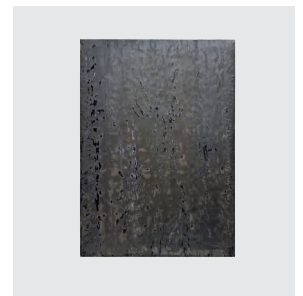

Guo Tiantian
Weightless Stardust, Shrouded in Dust
2024

Lacquer, mother-of-pearl inlay, pumice powder, and wooden panels
70 x 50 x 5 cm
27 1/2 x 19 3/4 x 2 in.