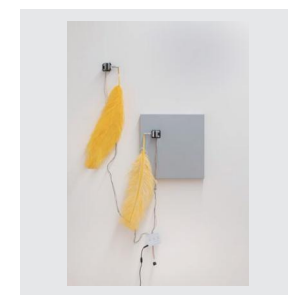

**Robert Sandler**  
*Untitled*  
2023

Ostrich feather, aluminium shaft coupler, stepper motor, bracket, wire, docking connector, Arduino Nano, PCB board, rocker switch, 12V adapter, enamel on linen  
60.96 x 40.64 cm  
26 x 16 in.  
RS-A