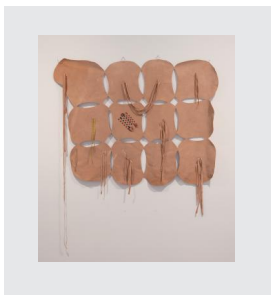

Guo Tiantian
Interdependent Bonds
2025

Leather, lacquer, steel wire
113 x 96 cm
44 x 37 in.