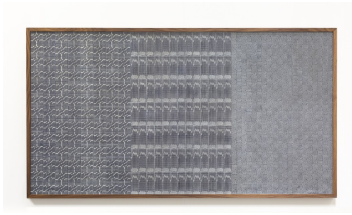

# BLUE VELVET

## CAPTIONS AND CREDITS

Chryssa  
*The Magic Carpet (Newspaper)*, 1962  
Oil with stamp prints on canvas  
123 x 227 cm

Chryssa  
*Untitled (Diptych, Grey newspaper stock exchange stamps "Industrials")*, 1960s  
Oil and watercolour on canvas  
53.5 x 51.5 cm each

Chryssa  
*White Plaster with neon N's*, 1975 - 1976  
Plaster, wood and neon light  
49 x 49 x 15 cm

Chryssa  
*Untitled (stock market stamps & sienna chinese characters)*, 1959  
Oil with stamp prints on paper  
59 x 45 cm

## BLUE VELVET

Chryssa

*Blue "Hamburger Heaven / Ice Cream Parlour" (BUR), 2009 - 2010*

Painted aluminium, neon tube

118 x 92 x 40 cm

Chryssa

*Red "Hamburger Heaven / Ice Cream Parlour" (PA), 2009 - 2010*

Painted aluminium, neon tube