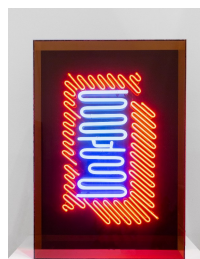

Chryssa

Untitled, 1973

Neon light, plexiglass

98 x 68 x 25.5 cm

Photos by Flavio Karrer (both exhibition views and single works)

Courtesy of Blue Velvet, Zurich