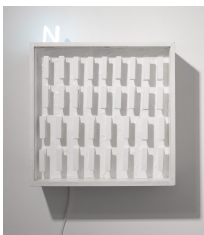

## CAPTIONS AND CREDITS

Chryssa  
*The Magic Carpet (Newspaper)*, 1962  
Oil with stamp prints on canvas  
123 x 227 cm

Chryssa  
*Untitled (Diptych, Grey newspaper stock exchange stamps "Industrials")*, 1960s  
Oil and watercolour on canvas  
53.5 x 51.5 cm each

Chryssa  
*White Plaster with neon N's*, 1975 - 1976  
Plaster, wood and neon light  
49 x 49 x 15 cm

Chryssa  
*Untitled (stock market stamps & sienna chinese characters)*, 1959  
Oil with stamp prints on paper  
59 x 45 cm

## BLUE VELVET

Chryssa

*Blue "Hamburger Heaven / Ice Cream Parlour" (BUR), 2009 - 2010*

Painted aluminium, neon tube

118 x 92 x 40 cm

Chryssa

*Red "Hamburger Heaven / Ice Cream Parlour" (PA), 2009 - 2010*

Painted aluminium, neon tube