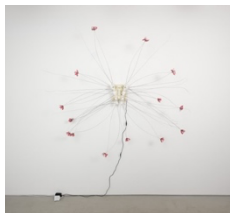

©The Artist

Rachel Youn

Sexy but not joyous, 2022

Shiatsu massager, artificial flowers, broken tire jack

30 x 32 x 22 1/2 in

76.2 x 81.3 x 57.1 cm

Rachel Youn

Sit pretty, 2024

Vibration platform, AC gear motor, hardware, tray, bird, spikes, fake orchids, hanbok chima

56 x 122 x 122 cm

22 x 48 x 48 in

Rachel Youn

Snare, 2023

Chi swing and artificial plant

approx. 40 x 50 x 45 cm | 15 3/4 x 19 3/4 x 17 3/4 in