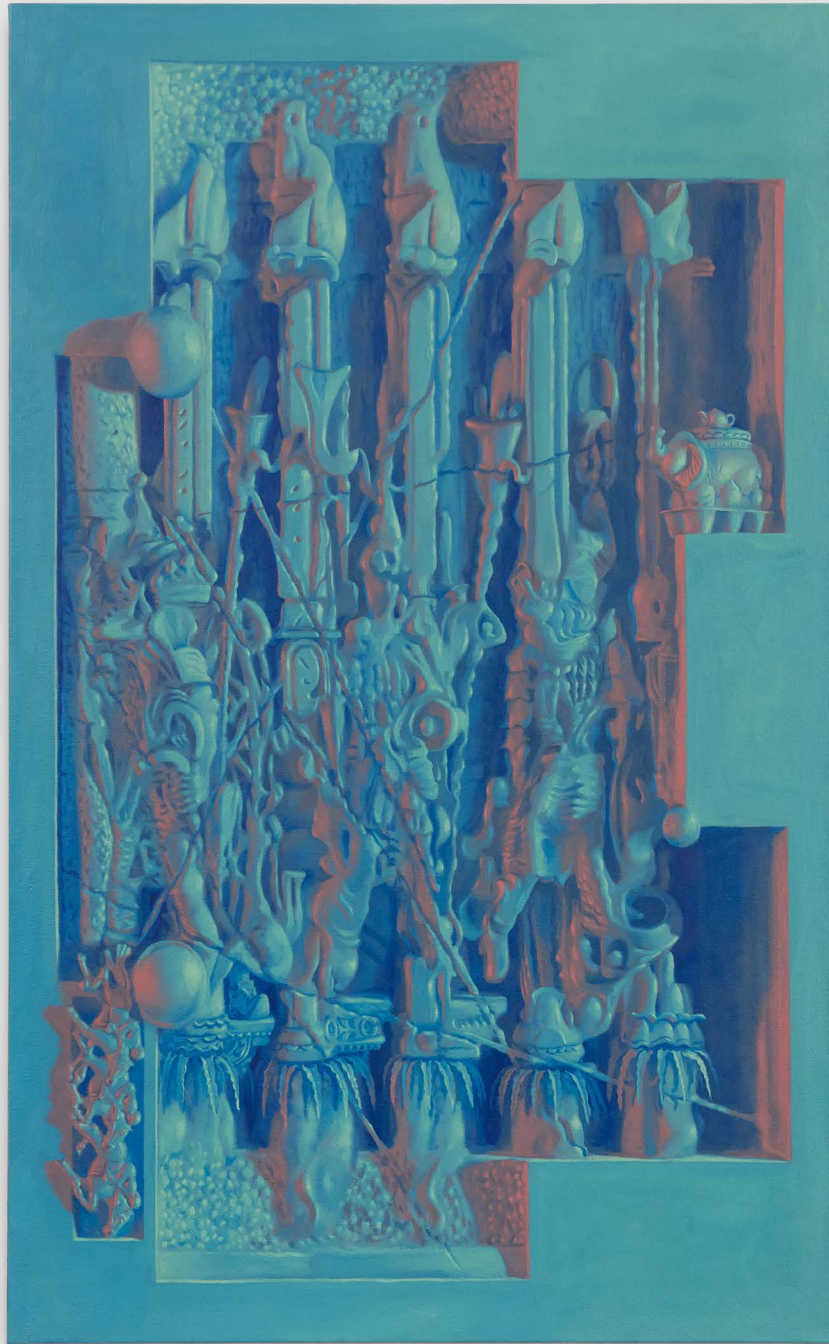

70 ³/₄ × 51 ¹/₄ in / 180 × 130 cm

Image courtesy of the artist and Tara Downs, New York.

Exhibition view of Tom Waring, *All the Pomp of Yesterday*, 2025
Tara Downs, New York
Image courtesy of the artist and Tara Downs, New York. Photo: Max C Lee.

TOM WARING

Orjotuille, 2024 (detail)

Oil on canvas

43 1/4 × 31 1/2 in / 110 × 80 cm

Image courtesy of the artist and Tara Downs, New York.

Exhibition view of Tom Waring, *All the Pomp of Yesterday*, 2025
Tara Downs, New York
Image courtesy of the artist and Tara Downs, New York. Photo: Max C Lee.

TOM WARING

Beordescipe, 2024

Oil on canvas

70 ³/₄ × 51 ¹/₄ in / 180 × 130 cm

Image courtesy of the artist and Tara Downs, New York.

TOM WARING

Beordescipe, 2024

Oil on canvas