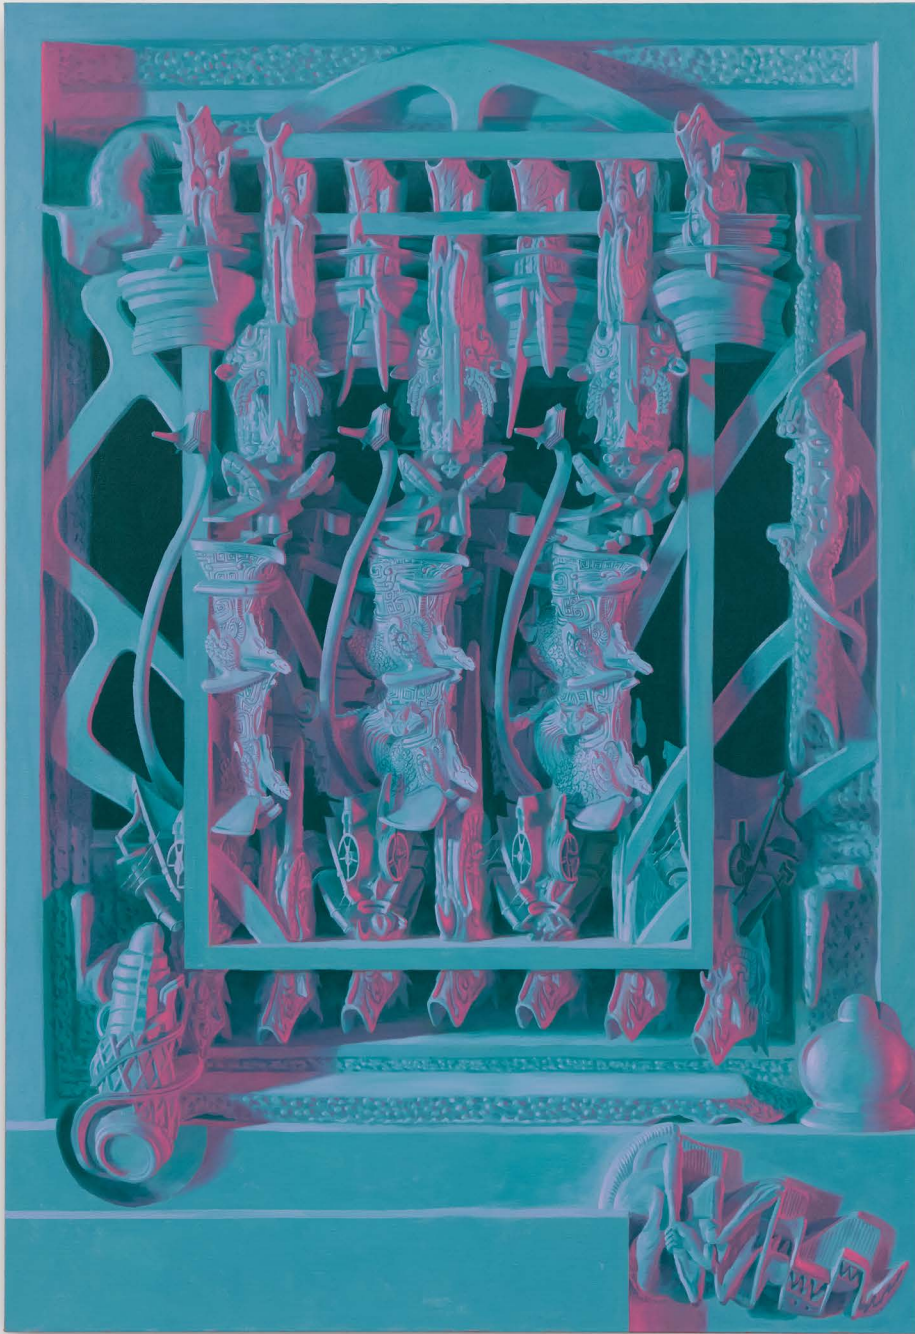

Exhibition view of Tom Waring, *All the Pomp of Yesterday*, 2025
Tara Downs, New York
Image courtesy of the artist and Tara Downs, New York. Photo: Max C Lee.

TOM WARING

Yet, 2024

Oil on canvas

63 × 43 1/4 in / 160 × 110 cm

Image courtesy of the artist and Tara Downs, New York.