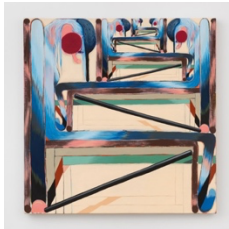

Bridget Mullen

Loggy Ringerz, 2025

Flashe on linen

36 x 36 inches

91.4 x 91.4 cm

(BMU001)

Photo credit: Adam Reich