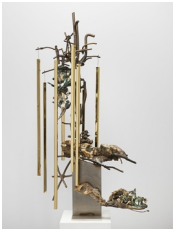

Jon Kessler

Scorched Earth II, 2024

Stainless steel, bronze, copper, glazed stoneware, iPad and porcelain figurines

46 x 46 x 31 in.

116.8 x 116.8 x 78.7 cm.

(JKe_001)

Jon Kessler

Lagoon, 2024

Stainless steel, bronze, copper, glazed stoneware, shell and porcelain figurines

31 x 32 x 24 in.

78.7 x 81.3 x 61 cm.

(JKe_002)

Jon Kessler

The Shimmering Cove, 2024

Stainless steel, bronze, brass, glazed stoneware and porcelain figurines

44 x 20 x 18 in.

111.8 x 50.8 x 45.7 cm.

(JKe_003)