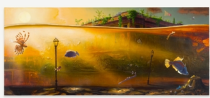

Alexis Rockman
Acquario di Napoli - Stazione Zoologica Anton Dohrn, 2024
Oil and cold wax on wood
36 x 84 in.
91.4 x 213.4 cm.
(ARo_018)