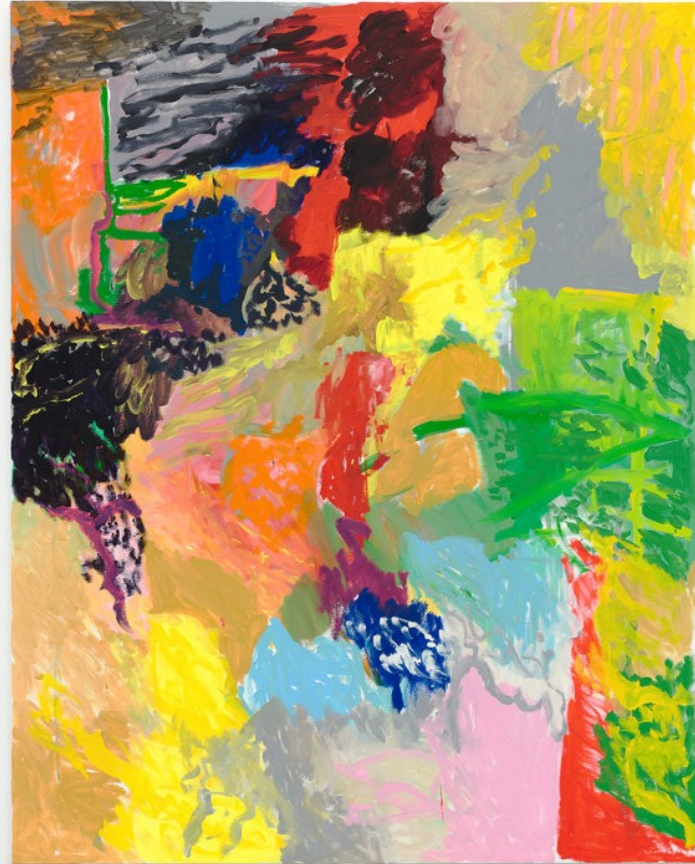

RUTTKOWSKI;68

all prices excl. VAT

contact: info@ruttkowski68.com

Chris Succo Dawn

2024

oil on canvas

213.36 x 170.18 cm, 84 x 67 in

unique

CSS/M 32