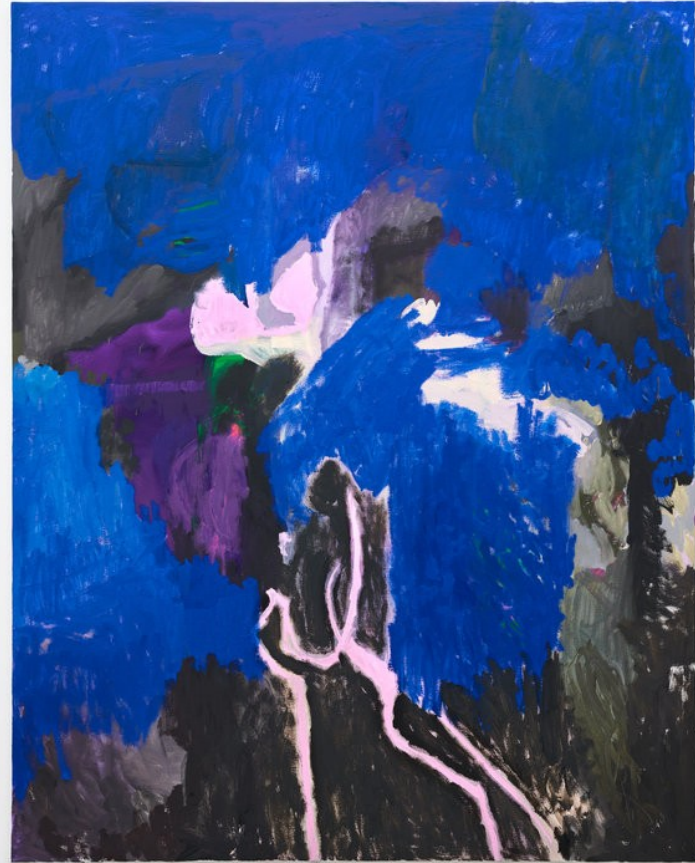

RUTTKOWSKI;68

all prices excl. VAT

contact: info@ruttkowski68.com

Chris Succo Dusk

2024

oil on canvas

213.36 x 170.18 cm, 84 x 67 in

unique

CSS/M 27