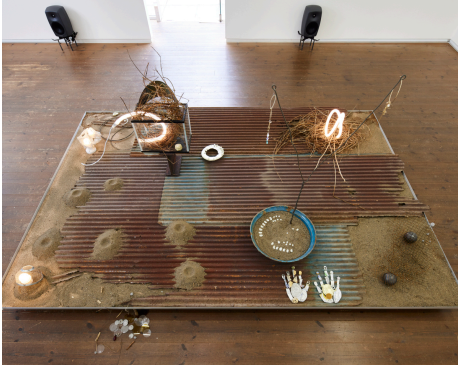

Tomoya Matsuzaki, Anne Hardy "Tides"

Tomoya Matsuzaki

"Irrigation", 2023

Oil and Charcoal on Jesmonite

37 x 52 cm

Tomoya Matsuzaki

"Posidonia", 2023

Oil and Charcoal on Jesmonite

28 x 38.5 cm

Tomoya Matsuzaki

"Osmosis", 2023

Oil and Charcoal on Jesmonite

30.5 x 43.5 cm

Tomoya Matsuzaki

"Neptune ball", 2023

Oil and Charcoal on Jesmonite

23 x 30 cm

Tomoya Matsuzaki

"The full and new", 2023

Oil and Charcoal on Jesmonite

46 x 44.5 cm

Tomoya Matsuzaki, Anne Hardy "Tides"

Anne Hardy

"Accumulator May 2023", 2023

found materials, river sand and grass from typhoon flooding, jewelry, cast pewter, light, custom-designed computer system for light source that responds to Tokyo's meteorological data, and visor

Anne Hardy