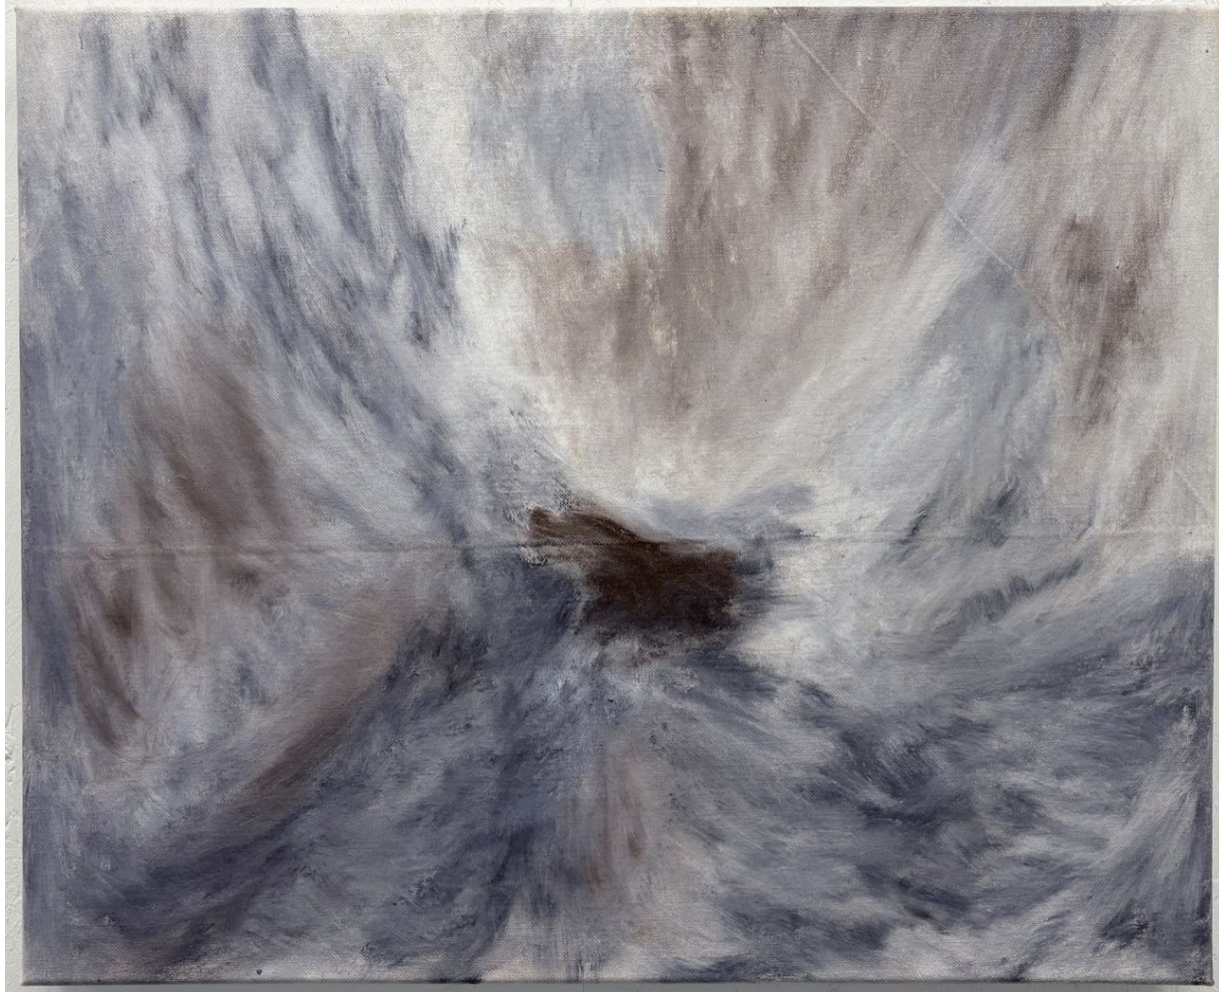

Parliament

Allison Blumenthal, *Widening Angle*, 2024, oil pastel on canvas, 120 × 110 cm

Parliament

Allison Blumenthal, *Cyclops 1*, 2024, oil pastel on canvas, 60 x 50 cm

Parliament

Allison Blumenthal, *Cyclops 2*, 2024, oil pastel on canvas, 60 x 50 cm

Parliament

Allison Blumenthal, *Cyclops 3*, 2024, oil pastel on canvas, 60 x 50 cm

Parliament

Allison Blumenthal, *Cyclops 4*, 2024, oil pastel on canvas, 60 x 50 cm

Parliament

Allison Blumenthal, *The distance between here and there*, 2025, oil pastel on canvas, 45 × 55cm

Parliament

Allison Blumenthal, *The distance between here and there (2)*, 2025, oil pastel on canvas, 45 × 55cm

Parliament

Allison Blumenthal, *Rouge gorge*, 2024, oil pastel on canvas, 120 × 110 cm

Parliament