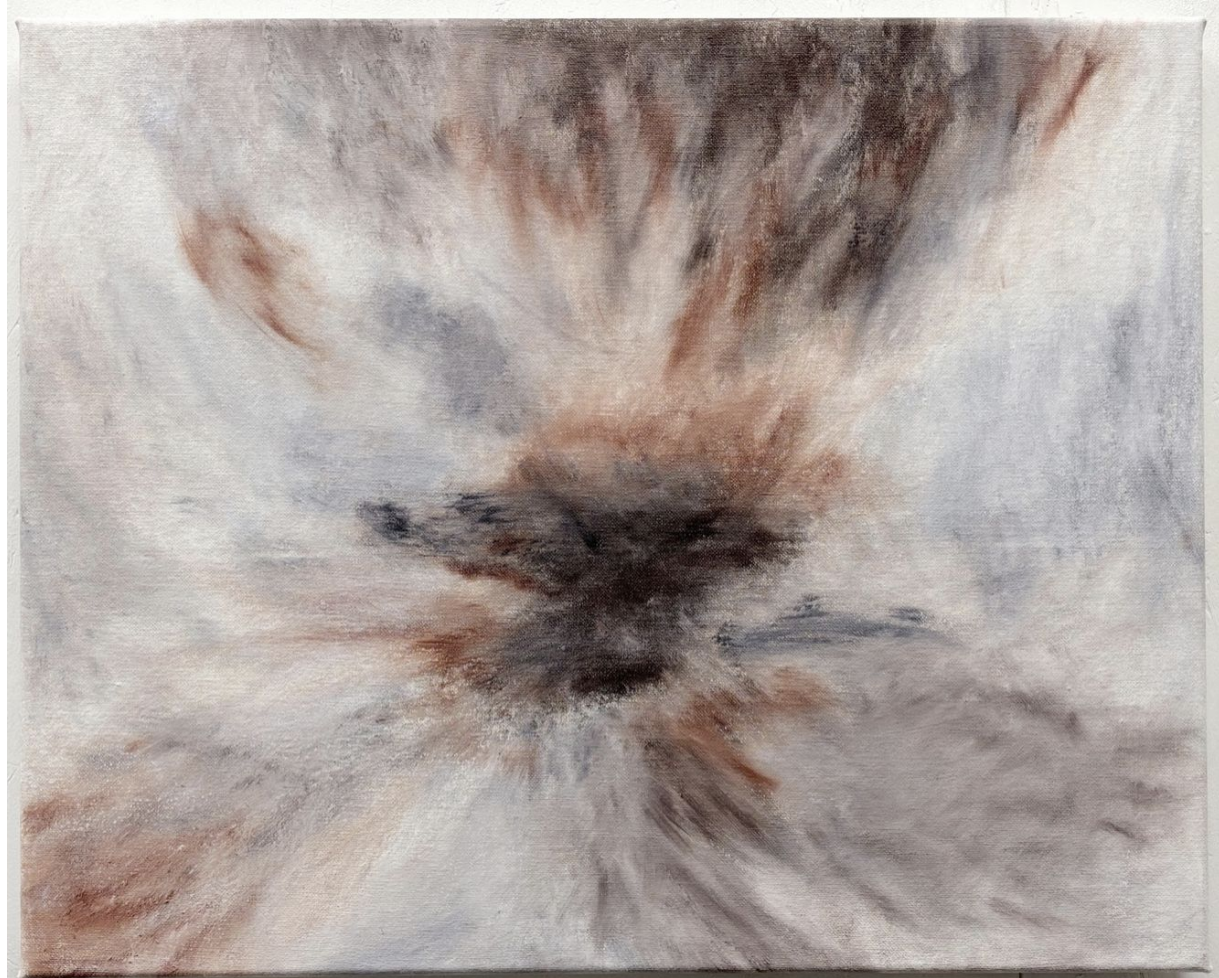

Parliament

Allison Blumenthal, *Widening Angle*, 2024, oil pastel on canvas, 120 × 110 cm

Parliament

Allison Blumenthal, *Cyclops 1*, 2024, oil pastel on canvas, 60 x 50 cm

Parliament

Allison Blumenthal, *Cyclops 2*, 2024, oil pastel on canvas, 60 x 50 cm

Parliament

Allison Blumenthal, *Cyclops 3*, 2024, oil pastel on canvas, 60 x 50 cm

Parliament

Allison Blumenthal, *Cyclops 4*, 2024, oil pastel on canvas, 60 x 50 cm

Parliament

Allison Blumenthal, *The distance between here and there*, 2025, oil pastel on canvas, 45 × 55cm

Parliament

Allison Blumenthal, *The distance between here and there (2)*, 2025, oil pastel on canvas, 45 × 55cm

Parliament

Allison Blumenthal, *Rouge gorge*, 2024, oil pastel on canvas, 120 × 110 cm

Parliament