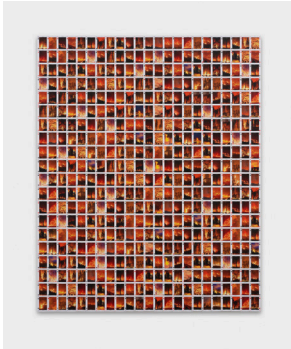

**Mitchell Anderson** Sonnet to  
Spenser, 2025 COLT Hairy  
Men playing cards, staples  
and disper-sion on panel  
119.8 x 119.4 x 5 cm  
47 1/8 x 47 x 2 in

**Mitchell Anderson** Sonnet to  
Chatterton, 2025 COLT  
Naked Muscles playing  
cards, staples and dispersion  
on panel  
119.8 x 119.4 x 5 cm  
47 1/8 x 47 x 2 in

# BERNHEIM

**Mitchell Anderson**  
Harlequin (quintidi), 2024  
Encaustic on panel  
100 x 100 x 9 cm  
39 3/8 x 39 3/8 x 3 1/2 in

**Mitchell Anderson**  
Harlequin (sextidi), 2024  
Encaustic on panel  
120 x 120 x 9 cm  
47 1/4 x 47 1/4 x 3 1/2 in