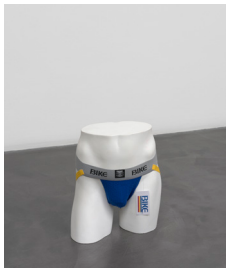

## Sonnet, MITCHELL ANDERSON

Bernheim, London

February 27, 2025 - April 17, 2025

**Mitchell Anderson**  
Baby blue piece, 2023  
Olympic Circumstraint™  
infant immobilizer, packaging  
as shipped  
20 x 34 x 68 cm  
7 7/8 x 13 3/8 x 26 3/4 in

**Mitchell Anderson**  
Sonnet to Byron, 2025  
COLT Naked Muscles and  
COLT Hairy Chest playing  
cards, staples and dispersion  
on panel  
119.8 x 119.4 x 5 cm  
47 1/8 x 47 x 2 in

**Mitchell Anderson** Support  
piece, 2022 Limited Edition  
Ukraine Benefit BIKE®  
Athletic Classic Jockstrap,  
torso display  
45 x 35 x 25 cm  
17 3/4 x 13 3/4 x 9 7/8 in