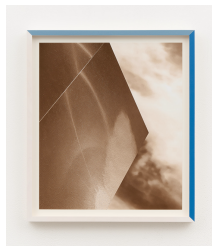

Kouichi Tabata Hirofumi Isoya *To design the misalignment.* List of Works

Kouichi Tabata "One way or another (Capturing Flight)" #01, 2024,
 Oil on wooden panel, 60 x 60 cm
 Hirofumi Isoya "Capturing Flight", 2024,
 Pigment print, painted frame, 60 x 60cm

Kouichi Tabata "One way or another (Fuji)" #01, 2024,
 Oil on wooden panel, 40 x 50 cm
 Hirofumi Isoya "Fuji", 2024,
 Pigment print, painted frame, 40 x 50cm

Kouichi Tabata "One way or another (Cotton Clouds)" #01, 2024,
 Oil on wooden panel, 45 x 30 cm
 Hirofumi Isoya "Cotton Clouds", 2024,
 Pigment print, painted frame, 45 x 30cm

Kouichi Tabata
 "one way or another (Parhelic Circle)" #01
 2024, Oil on wooden panel, 40 x 35 cm
 Hirofumi Isoya "Parhelic Circle", 2024
 Pigment print, painted frame, 40 x 35cm

Kouichi Tabata Hirofumi Isoya *To design the misalignment.* List of Works