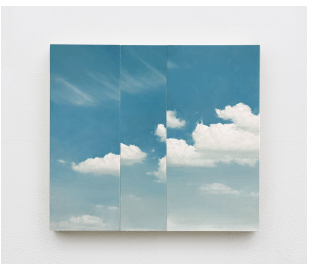

Kouichi Tabata Hirofumi Isoya *To design the misalignment.* List of Works

Kouichi Tabata "One way or another (Capturing Flight)" #01, 2024,
 Oil on wooden panel, 60 x 60 cm
 Hirofumi Isoya "Capturing Flight", 2024,
 Pigment print, painted frame, 60 x 60cm

Kouichi Tabata "One way or another (Fuji)" #01, 2024,
 Oil on wooden panel, 40 x 50 cm
 Hirofumi Isoya "Fuji", 2024,
 Pigment print, painted frame, 40 x 50cm

Kouichi Tabata "One way or another (Cotton Clouds)" #01, 2024,
 Oil on wooden panel, 45 x 30 cm
 Hirofumi Isoya "Cotton Clouds", 2024,
 Pigment print, painted frame, 45 x 30cm

Kouichi Tabata
 "one way or another (Parhelic Circle)" #01
 2024, Oil on wooden panel, 40 x 35 cm
 Hirofumi Isoya "Parhelic Circle", 2024
 Pigment print, painted frame, 40 x 35cm

Kouichi Tabata Hirofumi Isoya *To design the misalignment.* List of Works

Kouichi Tabata "one way or another (sky)" #18,
2024
Oil on wooden panel
80 x 60cm

Kouichi Tabata "one way or another (sky)" #20,
2024
Oil on wooden panel
80x 60cm

Kouichi Tabata "one way or another (sky)" #21, 2024
Oil on wooden panel
80 x 60 cm