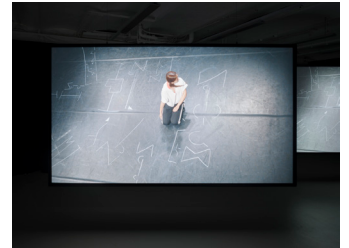

*Ripple*  
**Documentation  
checklist**

1 Hwayeon Nam, *Throbbing Dance*, 2017, three channel video 10'57", exhibition view at CAN Centre d'art Neuchâtel, 2025

2 Hwayeon Nam, *Throbbing Dance*, 2017, three channel video 10'57", exhibition view at CAN Centre d'art Neuchâtel, 2025

3 Hwayeon Nam, *Throbbing Dance*, 2017, three channel video 10'57", exhibition view at CAN Centre d'art Neuchâtel, 2025. Photo Sebastian Verdon

4 Hwayeon Nam, *Throbbing Dance*, 2017, three channel video 10'57", exhibition view at CAN Centre d'art Neuchâtel, 2025