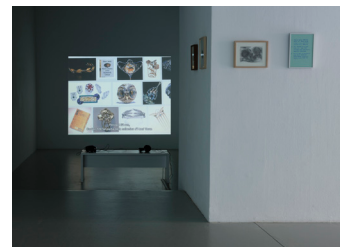

5 Hwayeon Nam, *Coréen 109*, 2015, video 10'15", exhibition view at CAN Centre d'art Neuchâtel, 2025