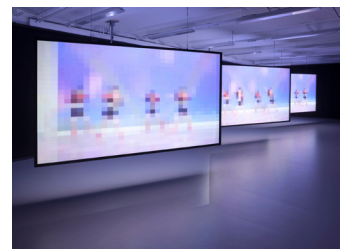

4 Hwayeon Nam, *Throbbing Dance*, 2017, three channel video 10'57", exhibition view at CAN Centre d'art Neuchâtel, 2025