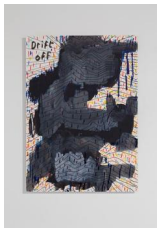

**David Sherry**  
*Blow Up Mattress*, 2021  
Plastic and glue on board  
30 x 21 cm

**David Sherry**  
*Cargo Ship*, 2021  
Mixed media on board  
30 x 21 cm

**David Sherry**  
*Drift off*, 2021  
Mixed media on board  
30 x 21 cm

**David Sherry**  
*Figures on Horses*, 2021  
Acrylic and ink on canvas  
31 x 41 cm

**David Sherry**  
*Highbar Painting*, 2021  
Mixed media on board  
30 x 21 cm

**David Sherry**  
*Human Mythological Ideas Beyond Objectness and Time, 2021*  
Mixed media on board  
30 x 21 cm