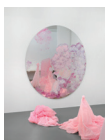

Main space

Karla Black
Looking Glass (Alike In Line), 2025
glass paint on mirror
180 x 180 cm

Karla Black
Looking Glass (Prior To), 2025
glass paint on mirror
240 x 200 cm

Karla Black
Towards A Standard, 2025
glass paint and oil paint on mirror
200 x 240 cm

Karla Black
Profile of Choice, 2025
glass paint and oil paint on mirror
100 x 100 cm

Karla Black
Thrown In Case, 2025
polythene dust sheets, plaster powder, powder
paint, thread
variable dimensions

Office

Karla Black
First Hand, 2025
glass paint and oil paint on mirror
170 x 27,5 / 47 cm

Karla Black
Looking Glass (Labels Off), 2025
glass paint and oil paint on mirror
240 x 200 cm