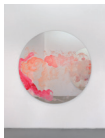

Karla Black

Opening: 13.03.2025, 18:00-21:00

Exhibition: 14.03. – 10.05.2025

Showcase

Karla Black
Never Known To Figure, 2023/2025
polythene dust sheets, plaster powder, powder
paint, thread, uv lipsticks, acrylic paint, eyes-
hadows, highlighter powder, vaseline, jewellery
boxes
variable dimensions

Main space

Karla Black
Looking Glass (Alike In Line), 2025
glass paint on mirror
180 x 180 cm

Karla Black
Looking Glass (Prior To), 2025
glass paint on mirror
240 x 200 cm

Karla Black
Towards A Standard, 2025
glass paint and oil paint on mirror
200 x 240 cm

Karla Black
Profile of Choice, 2025
glass paint and oil paint on mirror
100 x 100 cm

Karla Black
Thrown In Case, 2025
polythene dust sheets, plaster powder, powder
paint, thread
variable dimensions

Office