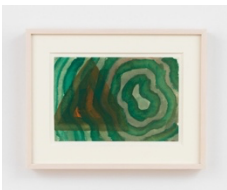

Moira Dryer
Untitled, 1986–88
Watercolor on paper
6 x 9 in.
15.2 x 22.9 cm.
(MDr_012)