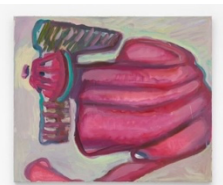

Ebecho Muslimova
Fatebe lo Stalled, 2024
 Oil on canvas
 72 x 72 in.
 182.9 x 182.9 cm.
 (EMu_197)

Ebecho Muslimova
Fatebe Sliced Sunset, 2024
 Oil on canvas
 72 x 72 in.
 182.9 x 182.9 cm.
 (EMu_198)

Maria Lassnig
Family, 1976
 Pencil and crayon on paper
 17 7/8 x 24 in.
 45.4 x 61 cm.
 (MLa_003)

Maria Lassnig
Zornige Schreckschraube (Angry Shrew/Screw), 1992
 Oil on canvas
 39 3/8 x 47 1/4 x 1 in.
 100 x 120 x 2.5 cm.
 (MLa_002)

Maria Lassnig
Selfportrait Nude / Ich bin aus Erde u. werde bald wieder Erde sein., ca. 1970 - 1985
 Oil on cotton
 Framed: 36 3/4 x 25 5/8 in.
 93.3 x 65.1 cm.
 Unframed: 35 x 24 1/2 in.
 88.9 x 62.2 cm.
 (MLa_004)