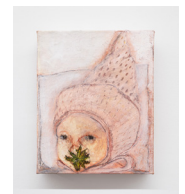

Derosia

Emma Rose Schwartz

*Hour Longer*, 2025

Oil, bed sheet, paper, Conté, charcoal, chalk pastel, and graphite on canvas

62 x 26 in (157.5 x 66 cm)

Emma Rose Schwartz

*Born Again*, 2025

Oil, paper, Conté, charcoal, chalk pastel, and graphite on canvas

38 x 36 in (96.5 x 91.4 cm)

Emma Rose Schwartz

*The Missing Link In Modern Spiritualism*, 2025

Oil, paper, Conté, charcoal, chalk pastel, and graphite on canvas

60 x 98 in (152.4 x 248.9 cm)

Emma Rose Schwartz

*Morning Inside a Chest of Drawers*, 2025

Oil, bed sheet, paper, Conté, charcoal, chalk pastel, and graphite on canvas

60 x 36 in (152.4 x 91.4 cm)

Emma Rose Schwartz

*In On It*, 2025

Oil, paper, Conté, charcoal, chalk pastel, and graphite on canvas

10 x 24 in (25.4 x 61 cm)

Emma Rose Schwartz

*Wicker Rocker Sunset*, 2025

Oil, paper, Conté, charcoal, chalk pastel, and graphite on canvas

38 x 34 in (96.5 x 86.4 cm)

Emma Rose Schwartz

*Define Figment*, 2025