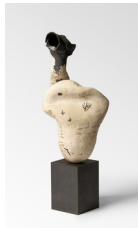

**Phoebe Collings-James**  
*Infidel [land back]*, 2025  
glazed stoneware ceramic  
95 x 37 x 37 cm  
37 3/8 x 14 5/8 x 14 5/8 in  
MW.PCJ.008

**Phoebe Collings-James**  
*Infidel [fast love]*, 2025  
glazed stoneware ceramic on a steel base  
94 x 40 x 20 cm  
37 x 15 3/4 x 7 7/8 in  
MW.PCJ.006

**Phoebe Collings-James**  
*Infidel [night shade]*, 2025  
glazed stoneware ceramic on a steel base  
72 x 17 x 17 cm  
28 3/8 x 6 3/4 x 6 3/4 in  
MW.PCJ.004

**Phoebe Collings-James**  
*Freeee ASSOCIATE*, 2025  
glazed ceramic  
27 x 27 x 3 cm  
10 5/8 x 10 5/8 x 1 1/8 in  
MW.PCJ.013

**Phoebe Collings-James**  
*Infidel [a house for beverly]*, 2025  
glazed stoneware ceramic  
47 x 46 x 35 cm  
18 1/2 x 18 1/8 x 13 3/4 in  
MW.PCJ.001

**Phoebe Collings-James**  
*ever new*, 2025  
glazed ceramic  
27 x 27 x 3 cm  
10 5/8 x 10 5/8 x 1 1/8 in  
MW.PCJ.016

**Phoebe Collings-James**  
*Infidel [yarrow]*, 2025  
glazed stoneware ceramic on a steel base  
102 x 30 x 22 cm  
40 1/8 x 11 3/4 x 8 5/8 in  
MW.PCJ.010

**Phoebe Collings-James**  
*Infidel [devils chariot]*, 2025  
glazed stoneware ceramic on a steel base  
74.5 x 26 x 18 cm  
29 3/8 x 10 1/4 x 7 1/8 in  
MW.PCJ.005