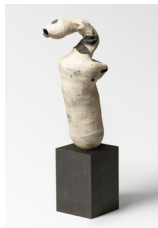

**Phoebe Collings-James**  
*Infidel [land back]*, 2025  
glazed stoneware ceramic  
95 x 37 x 37 cm  
37 3/8 x 14 5/8 x 14 5/8 in  
MW.PCJ.008

**Phoebe Collings-James**  
*Infidel [fast love]*, 2025  
glazed stoneware ceramic on a steel base  
94 x 40 x 20 cm  
37 x 15 3/4 x 7 7/8 in  
MW.PCJ.006

**Phoebe Collings-James**  
*Infidel [night shade]*, 2025  
glazed stoneware ceramic on a steel base  
72 x 17 x 17 cm  
28 3/8 x 6 3/4 x 6 3/4 in  
MW.PCJ.004

**Phoebe Collings-James**  
*Freeee ASSOCIATE*, 2025  
glazed ceramic  
27 x 27 x 3 cm  
10 5/8 x 10 5/8 x 1 1/8 in  
MW.PCJ.013

**Phoebe Collings-James**  
*Infidel [a house for beverly]*, 2025  
glazed stoneware ceramic  
47 x 46 x 35 cm  
18 1/2 x 18 1/8 x 13 3/4 in  
MW.PCJ.001

**Phoebe Collings-James**  
*ever new*, 2025  
glazed ceramic  
27 x 27 x 3 cm  
10 5/8 x 10 5/8 x 1 1/8 in  
MW.PCJ.016

**Phoebe Collings-James**  
*Infidel [yarrow]*, 2025  
glazed stoneware ceramic on a steel base  
102 x 30 x 22 cm  
40 1/8 x 11 3/4 x 8 5/8 in  
MW.PCJ.010

**Phoebe Collings-James**  
*Infidel [devils chariot]*, 2025  
glazed stoneware ceramic on a steel base  
74.5 x 26 x 18 cm  
29 3/8 x 10 1/4 x 7 1/8 in  
MW.PCJ.005