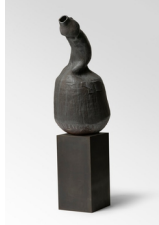

**Phoebe Collings-James**  
*black black rose*, 2025  
glazed ceramic and cherry wood  
22 x 11.5 x 12.3 cm  
8 5/8 x 4 1/2 x 4 7/8 in  
MW.PCJ.022

**Phoebe Collings-James**  
*Infidel [Innervisions]*, 2025  
glazed stoneware ceramic  
145 x 40 x 40 cm  
57 1/8 x 15 3/4 x 15 3/4 in  
MW.PCJ.009

**Phoebe Collings-James**  
*Infidel [land back]*, 2025  
glazed stoneware ceramic  
95 x 37 x 37 cm  
37 3/8 x 14 5/8 x 14 5/8 in  
MW.PCJ.008

**Phoebe Collings-James**  
*Infidel [fast love]*, 2025  
glazed stoneware ceramic on a steel base  
94 x 40 x 20 cm  
37 x 15 3/4 x 7 7/8 in  
MW.PCJ.006

**Phoebe Collings-James**  
*Infidel [night shade]*, 2025  
glazed stoneware ceramic on a steel base  
72 x 17 x 17 cm  
28 3/8 x 6 3/4 x 6 3/4 in  
MW.PCJ.004

**Phoebe Collings-James**  
*Freeee ASSOCIATE*, 2025  
glazed ceramic  
27 x 27 x 3 cm  
10 5/8 x 10 5/8 x 1 1/8 in  
MW.PCJ.013