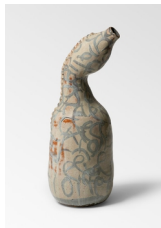

Phoebe Collings-James
Infidel [free association], 2025
glazed stoneware ceramic
58 x 20 x 18 cm
22 7/8 x 7 7/8 x 7 1/8 in
MW.PCJ.002