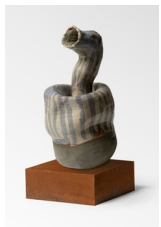

**Phoebe Collings-James**  
*at the end at the end at*, 2025  
glazed ceramic  
27 x 27 x 3 cm  
10 5/8 x 10 5/8 x 1 1/8 in  
MW.PCJ.012

**Phoebe Collings-James**  
*it's not too late*, 2025  
glazed ceramic  
27 x 27 x 3 cm  
10 5/8 x 10 5/8 x 1 1/8 in  
MW.PCJ.015

**Phoebe Collings-James**  
*blood lines*, 2025  
glazed ceramic  
27 x 27 x 3 cm  
10 5/8 x 10 5/8 x 1 1/8 in  
MW.PCJ.018

**Phoebe Collings-James**  
*Infidel [free association]*, 2025  
glazed stoneware ceramic  
58 x 20 x 18 cm  
22 7/8 x 7 7/8 x 7 1/8 in  
MW.PCJ.002