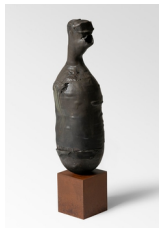

**Phoebe Collings-James**  
*black black rose*, 2025  
glazed ceramic and cherry wood  
22 x 11.5 x 12.3 cm  
8 5/8 x 4 1/2 x 4 7/8 in  
MW.PCJ.022

**Phoebe Collings-James**  
*Infidel [Innervisions]*, 2025  
glazed stoneware ceramic  
145 x 40 x 40 cm  
57 1/8 x 15 3/4 x 15 3/4 in  
MW.PCJ.009

**Phoebe Collings-James**  
*Infidel [land back]*, 2025  
glazed stoneware ceramic  
95 x 37 x 37 cm  
37 3/8 x 14 5/8 x 14 5/8 in  
MW.PCJ.008

**Phoebe Collings-James**  
*Infidel [fast love]*, 2025  
glazed stoneware ceramic on a steel base  
94 x 40 x 20 cm  
37 x 15 3/4 x 7 7/8 in  
MW.PCJ.006

**Phoebe Collings-James**  
*Infidel [night shade]*, 2025  
glazed stoneware ceramic on a steel base  
72 x 17 x 17 cm  
28 3/8 x 6 3/4 x 6 3/4 in  
MW.PCJ.004

**Phoebe Collings-James**  
*Freeee ASSOCIATE*, 2025  
glazed ceramic  
27 x 27 x 3 cm  
10 5/8 x 10 5/8 x 1 1/8 in  
MW.PCJ.013