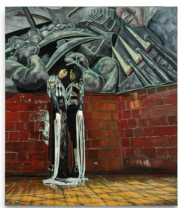

Chiki

Mural de Noguchi, 2025
signed and dated
egg tempera and oil on linen
41 x 37 cm
16 1/8 x 14 5/8 in
MW.CHI.002

Mendes
Wood
DM

13 Rue des Sablons / Zavelstraat
1000 Brussels Belgium
+ 32 2 502 09 64
www.mendeswooddm.com
@mendeswooddm