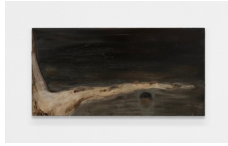

Zhi Ding
Hide & Seek IV, 2024
oil on panel
15.2 x 30.5 cm
6 x 12 in
MW.ZDI.008