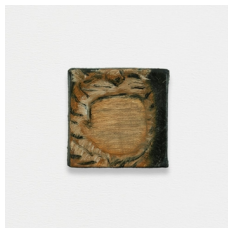

Zhi Ding
Xiao Ming V, 2025
oil on linen
5 x 5 cm
2 x 2 in
MW.ZDI.025