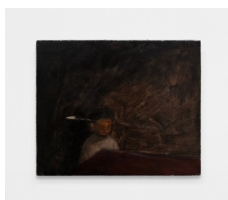

Zhi Ding
Hide & Seek VI, 2025
oil on linen
45 x 35 cm
17 3/4 x 13 3/4 in
MW.ZDI.014

Maren Karlson
Staub (Holes) #11, 2025
oil, ash, and graphite on canvas
38 x 158.5 cm
15 x 62 3/8 in
(MW.MKA.001)

Zhi Ding
Lurking IV, 2024
oil on linen
20.3 x 25.4 cm
8 x 10 in
MW.ZDI.001

Clémentine Bruno
Landscape black stain, 2025
oil and traditional gesso on wooden panel
40 x 30 x 3 cm
15 3/4 x 11 3/4 x 1 1/8 in
MW.CBR.002

Clémentine Bruno
Landscape green bricks, 2025
oil and traditional gesso on wooden panel
61 x 46 x 2.7 cm
24 x 18 1/8 x 1 in
MW.CBR.004