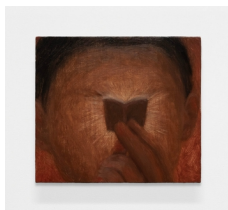

Zhi Ding
Secret Manual II, 2024
oil on linen
22 x 25 cm
8 5/8 x 9 7/8 in
MW.ZDI.007

Clémentine Bruno (b. 1994, Paris, France) lives and works in Paris

Chiki (Aureliano Alvarado Faesler) (b. 1997, Mexico City, Mexico) lives and works in Mexico City

Zhi Ding (b. 1992, Jiujiang, China) lives and works in New York City

Maren Karlson (b. 1988, Rostock, Germany) lives and works in Los Angeles

Mendes
Wood
DM

13 Rue des Sablons / Zavelstraat
1000 Brussels Belgium
+ 32 2 502 09 64
www.mendeswooddm.com
@mendeswooddm