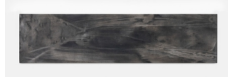

Zhi Ding
Hide & Seek VI, 2025
oil on linen
45 x 35 cm
17 3/4 x 13 3/4 in
MW.ZDI.014

Maren Karlson
Staub (Holes) #11, 2025
oil, ash, and graphite on canvas
38 x 158.5 cm
15 x 62 3/8 in
(MW.MKA.001)

Zhi Ding
Lurking IV, 2024
oil on linen
20.3 x 25.4 cm
8 x 10 in
MW.ZDI.001

Clémentine Bruno
Landscape black stain, 2025
oil and traditional gesso on wooden panel
40 x 30 x 3 cm
15 3/4 x 11 3/4 x 1 1/8 in
MW.CBR.002

Clémentine Bruno
Landscape green bricks, 2025
oil and traditional gesso on wooden panel
61 x 46 x 2.7 cm
24 x 18 1/8 x 1 in
MW.CBR.004