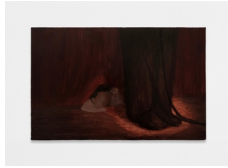

Zhi Ding
Tiny Tiny Hate VIII, 2025
oil on linen
20 x 30 cm
7 7/8 x 11 3/4 in
MW.ZDI.017