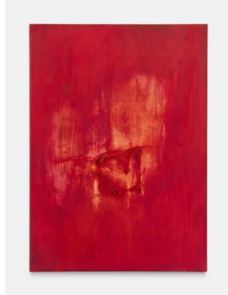

Clémentine Bruno

Truly There; red paper, 2025
oil and traditional gesso on wooden panel
40 x 30 x 3 cm
15 3/4 x 11 3/4 x 1 1/8 in
MW.CBR.001