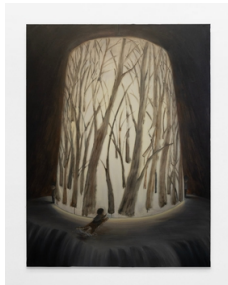

Zhi Ding
Chana Star II, 2025
oil on linen
142.2 x 111.8 cm
56 x 44 in
MW.ZDI.012