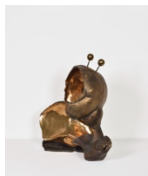

(29692)

ANA JOTTA

Ladybug, 2020
Bronze, wall pedestal
Sculpture: 12 x 10 3/4 x 6 1/8 in. (30.5 x 27.3 x 15.5 cm)
Wall pedestal: 41 3/8 x 23 5/8 x 23 5/8 in. (105 x 60 x 60 cm)

Front Desk – 79 rue du Temple