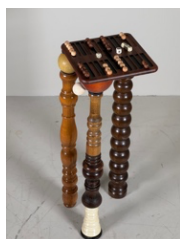

Concorde
The Drawing Room
22 February – 19 April 2025

List of Works

Concorde
9 animals, 2025
wood
111 x 27 x 20 cm
43 3/4 x 10 5/8 x 7 7/8 in
CO001

Concorde
Backgammon, 2025
wood
90 x 35 x 35 cm
35 3/8 x 13 3/4 x 13 3/4 in
CO002

Concorde
Chess, 2025
wood
93 x 45 x 41 cm
36 5/8 x 17 3/4 x 16 1/8 in
CO003

Concorde
Domino, 2025
wood
150 x 24 x 24 cm
59 x 9 1/2 x 9 1/2 in
CO004

Concorde
Egg hunt, 2025
wood
110 x 12 x 12 cm
43 1/4 x 4 3/4 x 4 3/4 in
CO005