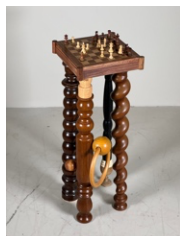

Concorde
The Drawing Room
22 February – 19 April 2025

List of Works

Concorde
9 animals, 2025
wood
111 x 27 x 20 cm
43 3/4 x 10 5/8 x 7 7/8 in
CO001

Concorde
Backgammon, 2025
wood
90 x 35 x 35 cm
35 3/8 x 13 3/4 x 13 3/4 in
CO002

Concorde
Chess, 2025
wood
93 x 45 x 41 cm
36 5/8 x 17 3/4 x 16 1/8 in
CO003

Concorde
Domino, 2025
wood
150 x 24 x 24 cm
59 x 9 1/2 x 9 1/2 in
CO004

Concorde
Egg hunt, 2025
wood
110 x 12 x 12 cm
43 1/4 x 4 3/4 x 4 3/4 in
CO005