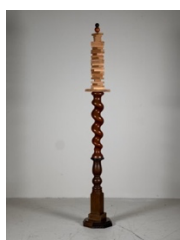

Concorde
The Drawing Room
22 February – 19 April 2025

List of Works

Concorde
9 animals, 2025
wood
111 x 27 x 20 cm
43 3/4 x 10 5/8 x 7 7/8 in
CO001

Concorde
Backgammon, 2025
wood
90 x 35 x 35 cm
35 3/8 x 13 3/4 x 13 3/4 in
CO002

Concorde
Chess, 2025
wood
93 x 45 x 41 cm
36 5/8 x 17 3/4 x 16 1/8 in
CO003

Concorde
Domino, 2025
wood
150 x 24 x 24 cm
59 x 9 1/2 x 9 1/2 in
CO004

Concorde
Egg hunt, 2025
wood
110 x 12 x 12 cm
43 1/4 x 4 3/4 x 4 3/4 in
CO005