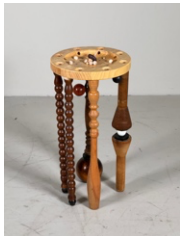

Concorde
Chess, 2025
wood
93 x 45 x 41 cm
36 5/8 x 17 3/4 x 16 1/8 in
CO003

Concorde
Domino, 2025
wood
150 x 24 x 24 cm
59 x 9 1/2 x 9 1/2 in
CO004

Concorde
Egg hunt, 2025
wood
110 x 12 x 12 cm
43 1/4 x 4 3/4 x 4 3/4 in
CO005

Concorde
Mosaic Puzzle, 2025
wood
111 x 30 x 30 cm
43 3/4 x 11 3/4 x 11 3/4 in
CO006

Concorde
Scrabble, 2025
wood
67 x 20 x 20 cm
26 3/8 x 7 7/8 x 7 7/8 in
CO007

Concorde
Tangram, 2025
wood
90 x 22 x 22 cm
35 3/8 x 8 5/8 x 8 5/8 in
CO008