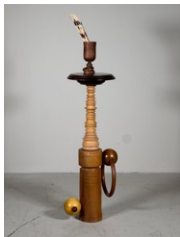

Concorde
Mosaic Puzzle, 2025
wood
111 x 30 x 30 cm
43 3/4 x 11 3/4 x 11 3/4 in
CO006

Concorde
Scrabble, 2025
wood
67 x 20 x 20 cm
26 3/8 x 7 7/8 x 7 7/8 in
CO007

Concorde
Tangram, 2025
wood
90 x 22 x 22 cm
35 3/8 x 8 5/8 x 8 5/8 in
CO008

Concorde
Tyrolean roulette, 2025
wood
58 x 32 x 30 cm
22 7/8 x 12 5/8 x 11 3/4 in
CO009

Concorde
Mikado, 2025
wood
110 x 30 x 27 cm
43 1/4 x 11 3/4 x 10 5/8 in
CO010

ILENIA

Concorde
Mikado 2, 2025
wood
135 x 10 x 10 cm
53 1/8 x 4 x 4 in
CO011