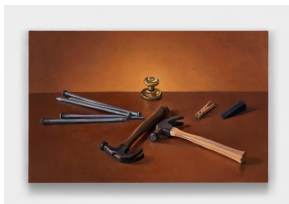

2025

Oil on panel

14"h x 11"w (36 x 28cm)

Ted Mineo

Dink

2024

Oil on panel

24"h x 20"w (61 x 51cm)