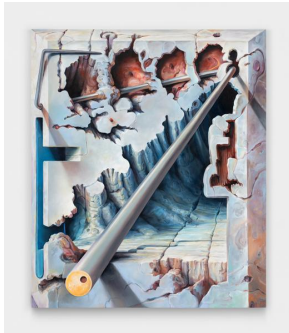

7½"h x 13"w (19 x 33cm)

Ted Mineo

Heel Turn

2025

Oil on panel

24"h x 18"w (61 x 46cm)

Elizabeth Crawford

Small Ladder

2025

Oil on panel

14"h x 11"w (36 x 28cm)

Ted Mineo

Dink

2024

Oil on panel

24"h x 20"w (61 x 51cm)