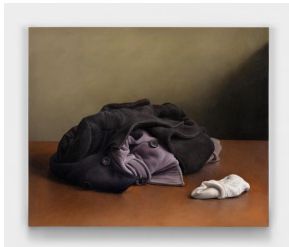

Objects, Intuitions, Concepts

88 Walker St • Mar 7 - Apr 2, 2025

Elizabeth Crawford

Discarded Clothing

2025

Oil on panel

14"h x 17"w (36 x 43cm)

Ted Mineo