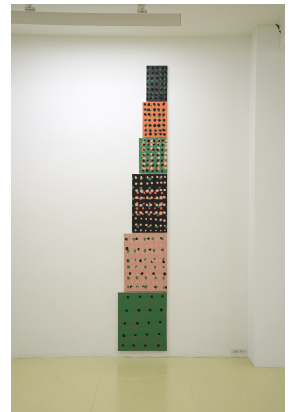

Spring In Yellow

Maki Katayama, Toeko Tatsuno

XYZcollective
2-13-4-B02 Sugamo, Toshima-ku, Tokyo 170-0002
xyz.cobra@gmail.com

XYZ_SpringY_MK_24_01

片山真妃 Maki Katayama

250cm ≧P8M10F15M25 橙色草色香色黒色

250cm ≧P8M10F15M25 Orange Dull Viridian Green Vinaceous Cinnamon Black

2025, Oil on canvas, tack

45.5x33.3, 53x33.3, 65.2x53, 80.3x53cm

XYZ_SpringY_MK_24_02

片山真妃 Maki Katayama

250cm ≧M3P3F3M8P8F8 橙色草色香色黒色

250cm ≧M3P3F3M8P8F8 Orange Dull Viridian Green Vinaceous Cinnamon Black

2025, Oil on canvas, tack

27.3x16, 27.3x19, 27.3x22, 45.5x27.3, 45.5x33.3, 45.5x38cm

XYZ_SpringY_MK_24_03

片山真妃 Maki Katayama

M4P4 橙色草色香色黒色

M4P4 Orange Dull Viridian Green Vinaceous Cinnamon Black

2025, Oil on canvas, tack