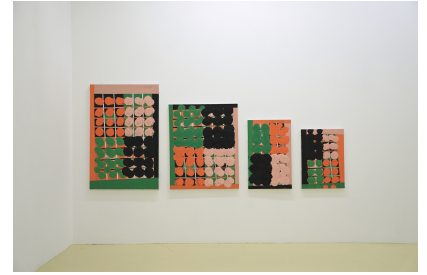

Spring In Yellow

Maki Katayama, Toeko Tatsuno

XYZcollective
2-13-4-B02 Sugamo, Toshima-ku, Tokyo 170-0002
xyz.cobra@gmail.com

XYZ_SpringY_MK_24_01

片山真妃 Maki Katayama

250cm ≧P8M10F15M25 橙色草色香色黒色

250cm ≧P8M10F15M25 Orange Dull Viridian Green Vinaceous Cinnamon Black

2025, Oil on canvas, tack

45.5x33.3, 53x33.3, 65.2x53, 80.3x53cm

XYZ_SpringY_MK_24_02

片山真妃 Maki Katayama

250cm ≧M3P3F3M8P8F8 橙色草色香色黒色

250cm ≧M3P3F3M8P8F8 Orange Dull Viridian Green Vinaceous Cinnamon Black

2025, Oil on canvas, tack

27.3x16, 27.3x19, 27.3x22, 45.5x27.3, 45.5x33.3, 45.5x38cm

XYZ_SpringY_MK_24_03

片山真妃 Maki Katayama

M4P4 橙色草色香色黒色

M4P4 Orange Dull Viridian Green Vinaceous Cinnamon Black

2025, Oil on canvas, tack