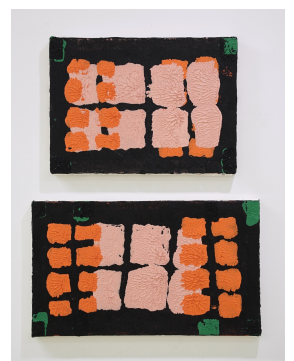

Spring In Yellow

Maki Katayama, Toeko Tatsuno

XYZcollective
2-13-4-B02 Sugamo, Toshima-ku, Tokyo 170-0002
xyz.cobra@gmail.com

XYZ_SpringY_MK_24_01

片山真妃 Maki Katayama

250cm ≧P8M10F15M25 橙色草色香色黒色

250cm ≧P8M10F15M25 Orange Dull Viridian Green Vinaceous Cinnamon Black

2025, Oil on canvas, tack

27.3x16, 27.3x19, 27.3x22, 45.5x27.3, 45.5x33.3, 45.5x38cm

XYZ_SpringY_MK_24_03

片山真妃 Maki Katayama

M4P4 橙色草色香色黒色

M4P4 Orange Dull Viridian Green Vinaceous Cinnamon Black

2025, Oil on canvas, tack

33.3x19, 33.3x22cm

XYZ_SpringY_MK_24_04

片山真妃 Maki Katayama

F4M6 橙色草色香色黒色

F4M6 Orange Dull Viridian Green Vinaceous Cinnamon Black

2025, Oil on canvas, tack

24.2x33.3, 24.2x41cm

Spring In Yellow

Maki Katayama, Toeko Tatsuno

XYZcollective
2-13-4-B02 Sugamo , Toshima-ku , Tokyo 170-0002
xyz.cobra@gmail.com

XYZ_SpringY_TT_24_05

辰野登恵子 Toeko Tatsuno

a half-moon I 2006-2008

Oil on canvas

53x65cm

XYZ_SpringY_TT_24_06