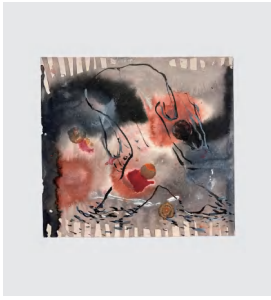

I GREW INTO MYSELF

成为自己

ZIAN

2025.4.5 – 2025.5.30

玛吉·李 (Maggie Lee)
阿娜利亚·萨班 (Analia Saban)
宋贤淑 (Hyun-Sook Song)
卡里·厄普森 (Kaari Upson)
王行云 (Xingyun Wang)

Analia Saban
One-Stroke Representation of an Isometric Grid (White) #2
2015
Machine rendered acrylic on canvas
91 x 91 x 5 cm
36 x 36 x 2 inches

Analia Saban
Composition with Woven Brushstroke (Black) #1
2019
Woven acrylic paint and linen thread
102 x 102 x 6 cm
40 x 40 x 2 1/4 inches

Hyun-Sook Song
6 Brushstrokes I
2024
Tempera on canvas
130 x 90 cm
51 x 35 3/8 inches

Kaari Upson
Untitled
2020
Acrylic and oil on paper
30.5 x 23 cm
12 x 9 inches

Kaari Upson
Untitled
2020
Acrylic and oil on paper
30.5 x 23 cm
12 x 9 inches

Kaari Upson
Untitled
2020 - 2021
Acrylic, spray paint and oil on canvas
142 x 127 cm
56 x 50 inches

Xingyun Wang
Untitled 10
2024
Ink, watercolour, paper on paper
18 x 15 cm
7 x 6 inches

Xingyun Wang
Untitled 7
2024
Ink, watercolour, paper on paper
28 x 17 cm
11 x 6 3/4 inches

Xingyun Wang
Untitled 1
2024
Ink, watercolour, paper on paper
25 x 28 cm
10 x 11 inches