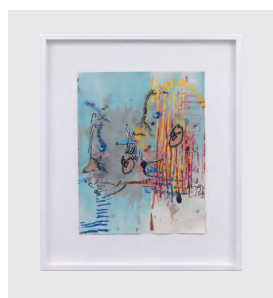

Kaari Upson
Untitled
2020
Acrylic and oil on paper
41 x 32 cm
16 x 12 1/2 inches