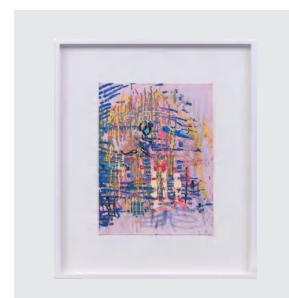

I GREW INTO MYSELF

成为自己

ZIAN

2025.4.5 – 2025.5.30

玛吉·李 (Maggie Lee)
阿娜利亚·萨班 (Analia Saban)
宋贤淑 (Hyun-Sook Song)
卡里·厄普森 (Kaari Upson)
王行云 (Xingyun Wang)

Analia Saban
One-Stroke Representation of an Isometric Grid (White) #2
2015
Machine rendered acrylic on canvas
91 x 91 x 5 cm
36 x 36 x 2 inches

Analia Saban
Composition with Woven Brushstroke (Black) #1
2019
Woven acrylic paint and linen thread
102 x 102 x 6 cm
40 x 40 x 2 1/4 inches

Hyun-Sook Song
6 Brushstrokes I
2024
Tempera on canvas
130 x 90 cm
51 x 35 3/8 inches

Kaari Upson
Untitled
2020
Acrylic and oil on paper
30.5 x 23 cm
12 x 9 inches

Kaari Upson
Untitled
2020
Acrylic and oil on paper
41 x 32 cm
16 x 12 1/2 inches

Kaari Upson
Untitled
2020
Acrylic and oil on paper
30.5 x 23 cm
12 x 9 inches

Kaari Upson
Untitled
2020
Acrylic and oil on paper
30.5 x 23 cm
12 x 9 inches

Kaari Upson
Untitled
2020
Acrylic and oil on paper
30.5 x 23 cm
12 x 9 inches

Kaari Upson
Untitled
2020 - 2021
Acrylic, spray paint and oil on canvas
142 x 127 cm
56 x 50 inches