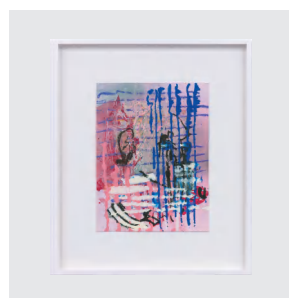

Kaari Upson
Untitled
2020
Acrylic and oil on paper
30.5 x 23 cm
12 x 9 inches