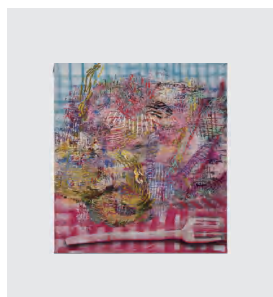

I GREW INTO MYSELF

成为自己

ZIAN

2025.4.5 – 2025.5.30

玛吉·李 (Maggie Lee)
阿娜利亚·萨班 (Analia Saban)
宋贤淑 (Hyun-Sook Song)
卡里·厄普森 (Kaari Upson)
王行云 (Xingyun Wang)

Analia Saban
One-Stroke Representation of an Isometric Grid (White) #2
2015
Machine rendered acrylic on canvas
91 x 91 x 5 cm
36 x 36 x 2 inches

Analia Saban
Composition with Woven Brushstroke (Black) #1
2019
Woven acrylic paint and linen thread
102 x 102 x 6 cm
40 x 40 x 2 1/4 inches

Hyun-Sook Song
6 Brushstrokes I
2024
Tempera on canvas
130 x 90 cm
51 x 35 3/8 inches

Kaari Upson
Untitled
2020
Acrylic and oil on paper
30.5 x 23 cm
12 x 9 inches

Kaari Upson
Untitled
2020
Acrylic and oil on paper
41 x 32 cm
16 x 12 1/2 inches

Kaari Upson
Untitled
2020
Acrylic and oil on paper
30.5 x 23 cm
12 x 9 inches

Kaari Upson
Untitled
2020
Acrylic and oil on paper
30.5 x 23 cm
12 x 9 inches

Kaari Upson
Untitled
2020
Acrylic and oil on paper
30.5 x 23 cm
12 x 9 inches

Kaari Upson
Untitled
2020 - 2021
Acrylic, spray paint and oil on canvas
142 x 127 cm
56 x 50 inches