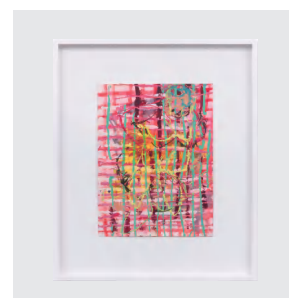

I GREW INTO MYSELF

成为自己

ZIAN

2025.4.5 – 2025.5.30

玛吉·李 (Maggie Lee)
阿娜利亚·萨班 (Analia Saban)
宋贤淑 (Hyun-Sook Song)
卡里·厄普森 (Kaari Upson)
王行云 (Xingyun Wang)

Analia Saban
One-Stroke Representation of an Isometric Grid (White) #2
2015
Machine rendered acrylic on canvas
91 x 91 x 5 cm
36 x 36 x 2 inches

Analia Saban
Composition with Woven Brushstroke (Black) #1
2019
Woven acrylic paint and linen thread
102 x 102 x 6 cm
40 x 40 x 2 1/4 inches

Hyun-Sook Song
6 Brushstrokes I
2024
Tempera on canvas
130 x 90 cm
51 x 35 3/8 inches