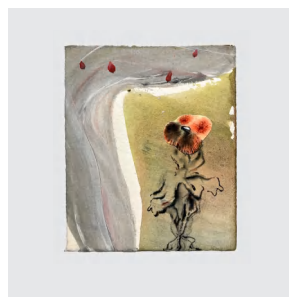

I GREW INTO MYSELF

成为自己

ZIAN

2025.4.5 – 2025.5.30

玛吉·李 (Maggie Lee)
阿娜利亚·萨班 (Analia Saban)
宋贤淑 (Hyun-Sook Song)
卡里·厄普森 (Kaari Upson)
王行云 (Xingyun Wang)

Analia Saban
One-Stroke Representation of an Isometric Grid (White) #2
2015
Machine rendered acrylic on canvas
91 x 91 x 5 cm
36 x 36 x 2 inches

Analia Saban
Composition with Woven Brushstroke (Black) #1
2019
Woven acrylic paint and linen thread
102 x 102 x 6 cm
40 x 40 x 2 1/4 inches

Hyun-Sook Song
6 Brushstrokes I
2024
Tempera on canvas
130 x 90 cm
51 x 35 3/8 inches

Kaari Upson
Untitled
2020
Acrylic and oil on paper
30.5 x 23 cm
12 x 9 inches

Kaari Upson
Untitled
2020
Acrylic and oil on paper
41 x 32 cm
16 x 12 1/2 inches

Kaari Upson
Untitled
2020
Acrylic and oil on paper
30.5 x 23 cm
12 x 9 inches

Kaari Upson
Untitled
2020
Acrylic and oil on paper
30.5 x 23 cm
12 x 9 inches

Kaari Upson
Untitled
2020
Acrylic and oil on paper
30.5 x 23 cm
12 x 9 inches

Kaari Upson
Untitled
2020 - 2021
Acrylic, spray paint and oil on canvas
142 x 127 cm
56 x 50 inches