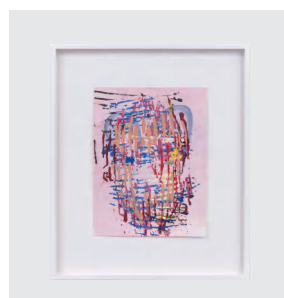

Kaari Upson
Untitled
2020
Acrylic and oil on paper
30.5 x 23 cm
12 x 9 inches