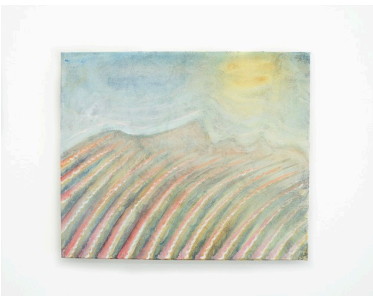

Mathilde Rosier

Song Field, 2024
Installation of acrylic and oil on
fabric and wood structure
210 × 300 × 400 cm

Field of Vision, 2025
Installation of 7 Glass objects,
mouth-blown, Production
Cirva Marseille
dimensions as installation
variable, as individual 12 × 6 × 4
cm

Seed Eye, 2025
Glass object, mouth-blown
Production Cirva Marseille
12 × 6 × 4 cm

Blind Swim Series, 2023
Acrylic on canvas
190 × 90 cm

Song Field, 2024
Acrylic on canvas
110 × 140 cm

Song Field, 2025
Acrylic on fabric and canvas
73 × 92 cm

Song Field, 2025
Acrylic on fabric and canvas
46 × 55 cm

Song Field, 2024
Acrylic on fabric and canvas
41 × 33 cm

Kadel Willborn

Birkenstr. 3 & 20

D – 40233 Düsseldorf

info@kadel-willborn.de

www.kadel-willborn.de

Song Field, 2025
Acrylic on fabric and canvas
Dyptich
total dimension 33 × 82 cm

Song Field, 2024
Acrylic on fabric and canvas
55 × 46 cm

Le Vierge Aujourd'hui, 2005
colour, silent, DV,
2,15 min
1/5 + 1 AP