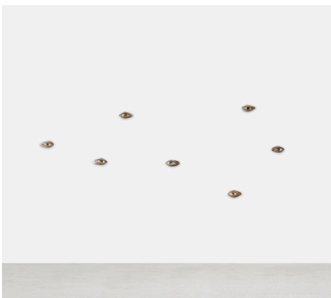

Mathilde Rosier

Song Field, 2024
Installation of acrylic and oil on
fabric and wood structure
210 × 300 × 400 cm

Field of Vision, 2025
Installation of 7 Glass objects,
mouth-blown, Production
Cirva Marseille
dimensions as installation
variable, as individual 12 × 6 × 4
cm