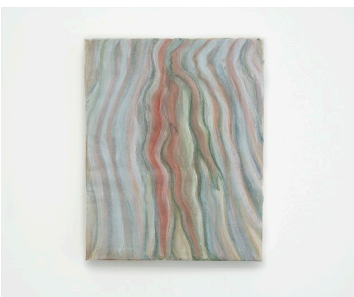

Song Field, 2024
Acrylic on fabric and canvas
41 × 33 cm