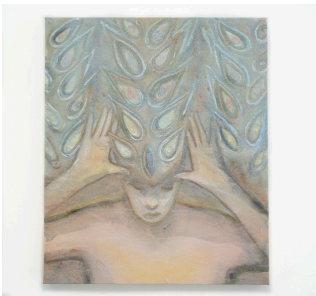

Mathilde Rosier

Song Field, 2024
Installation of acrylic and oil on
fabric and wood structure
210 × 300 × 400 cm

Field of Vision, 2025
Installation of 7 Glass objects,
mouth-blown, Production
Cirva Marseille
dimensions as installation
variable, as individual 12 × 6 × 4
cm

Song Field, 2025
Acrylic on fabric and canvas
46 × 55 cm

Song Field, 2024
Acrylic on fabric and canvas
41 × 33 cm

Kadel Willborn

Birkenstr. 3 & 20

D – 40233 Düsseldorf

info@kadel-willborn.de

www.kadel-willborn.de

Song Field, 2025
Acrylic on fabric and canvas
Dyptich
total dimension 33 × 82 cm

Song Field, 2024
Acrylic on fabric and canvas
55 × 46 cm

Le Vierge Aujourd'hui, 2005
colour, silent, DV,
2,15 min
1/5 + 1 AP

Body and Soil, 2020 colour,
sound, 4K,
4.52 Minutes
1/5 + 1 AP