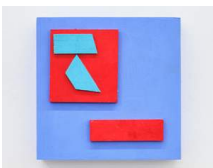

The Waving German Lesson (with Trev), 2023
Unique screenprint
22.25 x 30 inches

Pat with Wood, 2024
Mixed media
14 x 11 inches

Rapture on the Horizon, 2023
Unique screenprint
22.25 x 30 inches

Hairdos and Hats (Cardboard Couture), 2020
Oil on gessoed cardboard
11 x 17.5 inches

Cosmology with Victor, Pat, and Swimming Teacher, 2024
Mixed media
37.5 x 31 inches

Pastoral Self-Portrait with Pat Twice, 2024
Mixed media
37.5 x 33.25 inches

Cosmology with Victor, Trev, and October, 2024
Mixed media
32 x 32.25 inches