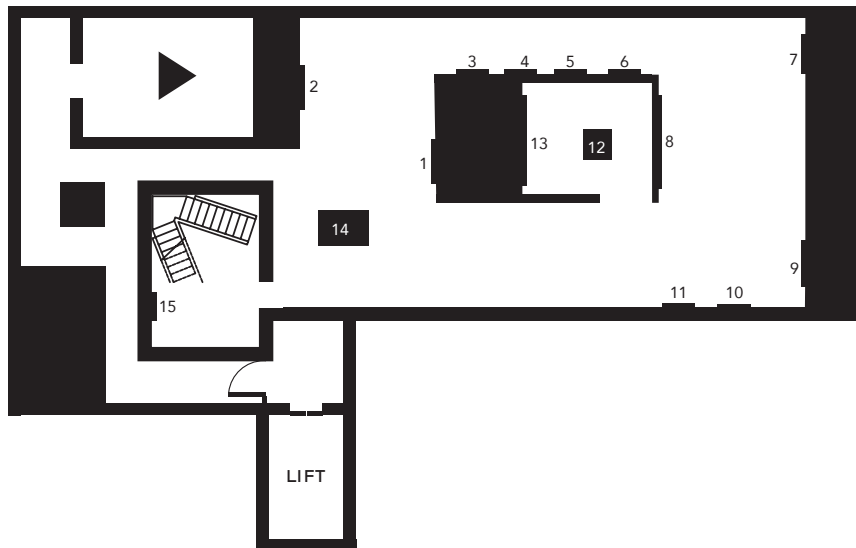

19F

Richard Hawkins - *The Garden of Loved Ones*

1. *Slug Sex*, 2025

Digital video
4:05 min

6. *Ankoku 81 (Resource folder: Beggars)*, 2012

Collage
27 1/8 x 31 1/4 x 1 1/2 in
68.9 x 79.4 x 3.8 cm

11. *Ankoku 16 (Danae)*, 2012

Collage
18 x 15 1/2 x 1 in
45.7 x 39.4 x 2.5 cm

2. *Redon Spider Sequence*, 2025

Digital video
3:01 min

7. *Ankoku 50 (Resource folder: Redon – spider)*, 2012

Collage
27 1/2 x 30 1/4 x 1 1/2 in
69.9 x 76.8 x 3.8 cm

12. *The Garden of Loved Ones*, 2018

Rubber masks, clay, plaster, twine on card table, and Webcaster glue
40 x 36 x 36 in
101.6 x 91.44 x 91.44 cm

3. *Ankoku 20 (Danae)*, 2012

Collage
19 1/2 x 15 3/4 x 1 in
49.5 x 40 x 2.5 cm

8. *Imanishi sequence*, 2025

Digital video
7:42 min

13. *Cobwebs sequence*, 2025

Digital video
1:58 min

4. *Ankoku 41 (Hanako)*, 2012

Collage
18 5/8 x 15 5/32 x 1 in
46.5 x 38.5 x 2.8 cm

9. *Delectable sequence*, 2025

Digital video
3:34 min

14. *Shibusawa's House*, 2018

Doll house, rubber mask, clay, twine, electric lighting and mixed media on card table
48 1/32 x 34 1/16 x 34 1/16 in
122 x 86.5 x 86.5 cm

5. *Ankoku 19 (Resource file: Danae)*, 2012

Collage
27 x 31 1/2 x 1 1/2 in
68.6 x 80 x 3.8 cm

10. *Ankoku 34 (Gaki)*, 2012

Collage
18 1/8 x 15 x 1 in
46 x 38.1 x 2.5 cm

15. *Roland Barthes in Tokyo*, 2025

Collage
14 1/4 x 11 13/16 x 1 1/2 in
36.2 x 30 x 4 cm