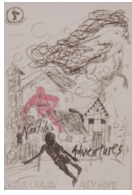

*Geschichtenbauer/Finsternis*, 2002  
Collage, pencil on paper  
39,5 x 28 cm

*Lord of Illusions White Cross*, 2001  
Collage/felt-tip pen  
40 x 30 cm

*Tannhoferbin*, 2001  
Pencil on paper  
29,5 x 41,4 cm

*Nautilus Adventures*, 2001  
Felt-tip pen on paper  
29,7 x 21 cm

*Schwarzer Visionismus*, 1998  
Collage/felt-tip pen  
29,7 x 42,3 cm

*Imaginary with Son of Sam*, 2002  
Felt-tip pen on paper  
29,7 x 21 cm