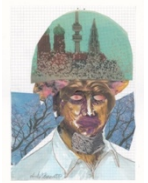

*Hinter den Hügeln I*, 1998  
Felt-tip pen on paper  
29,7 x 21 cm

*Antarkta*, 2002  
Collage/felt-tip pen  
29,7 x 21 cm

*Dick Rambone.com*, 2001  
Collage/felt-tip pen  
29,7 x 21 cm

*Hinter den Hügeln II*, 1996  
Watercolour on paper  
29,7 x 21 cm