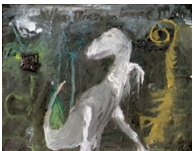

*Clumy Universe*, 2002  
Oil on cardboard  
64 x 47 cm

*Auf Elios II*, 2002  
Oil on cardboard  
52 x 45 cm

*Spring meadow*, 2002  
Oil on cardboard  
30 x 24 cm

*Tomorrow People*, 2002  
Oil on cardboard  
30 x 40 cm