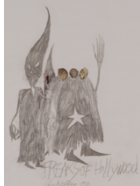

Freaks of Hollywood, 2002
Collage / pencil
29,7 x 21 cm