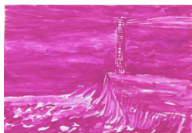

Leuchtturm, 2009
Gouache on paper
29,7 x 21 cm