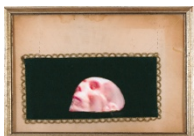

Vanitas, 2009
Photocopy, fabric, paper
25,5 x 37,5 cm
Framed