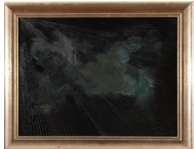

Second Room

Meine toten Freunde, 2009
(13 parts)

Linostrahl, 2009
Shellac on linoleum
38,5 x 30 cm
Framed