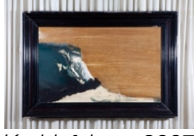

Kreidefelsen, 2007
Oak veneer, oil on chalk ground
48 x 78 cm, 66 x 98 cm (framed)