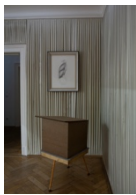

Second Room

Vogelume, 2007
Wood and pressed cardboard
102 x 54 x 69 cm