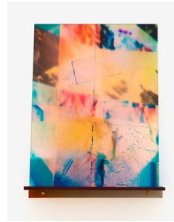

Weave 4, 2025
Glass, ink, polymer film,
aluminum, acrylic paint
16 x 12 in. (glass)
1 x 13 x 2 1/2 in. (shelf)