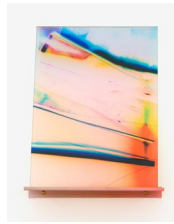

Folds 2, 2025
Glass, ink, polymer film,
aluminum, acrylic paint
16 x 12 in. (glass)
1 x 13 x 2 1/2 in. (shelf)