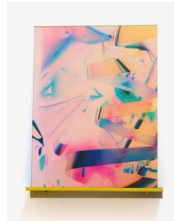

*Weave 2, 2025*  
Glass, ink, polymer film,  
aluminum, acrylic paint  
16 x 12 in. (glass)  
1 x 13 x 2 1/2 in. (shelf)

*Screen, 2025*  
Glass, ink, polymer film,  
aluminum, acrylic paint  
16 x 12 in. (glass)  
1 x 13 x 2 1/2 in. (shelf)

*Lather Cactus Drape (LCD),  
2025*  
Video with sound (13 min.  
46 sec.), kiln-formed glass,  
monitor  
22 1/4 x 13 1/2 x 3 1/2 in.

*Ribbon, 2025*  
Glass, ink, polymer film,  
aluminum, acrylic paint  
16 x 12 in. (glass)  
1 x 13 x 2 1/2 in. (shelf)

*Sun, 2025*  
Glass, ink, polymer film,  
aluminum, acrylic paint  
16 x 12 in. (glass)  
1 x 13 x 2 1/2 in. (shelf)

*Press, 2025*  
Glass, ink, polymer film,  
aluminum, acrylic paint  
16 x 12 in. (glass)  
1 x 13 x 2 1/2 in. (shelf)