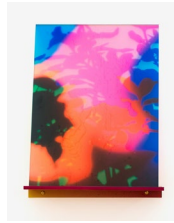

Foliage, 2025
Glass, ink, polymer film,
aluminum, acrylic paint
16 x 12 in. (glass)
1 x 13 x 2 1/2 in. (shelf)