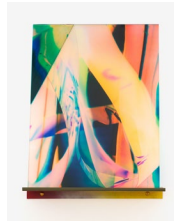

Ribbon 2, 2025
Glass, ink, polymer film,
aluminum, acrylic paint
16 x 12 in. (glass)
1 x 13 x 2 1/2 in. (shelf)