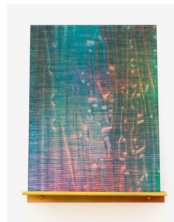

*Weave 2, 2025*  
Glass, ink, polymer film,  
aluminum, acrylic paint  
16 x 12 in. (glass)  
1 x 13 x 2 1/2 in. (shelf)

*Screen, 2025*  
Glass, ink, polymer film,  
aluminum, acrylic paint  
16 x 12 in. (glass)  
1 x 13 x 2 1/2 in. (shelf)

*Lather Cactus Drape (LCD),  
2025*  
Video with sound (13 min.  
46 sec.), kiln-formed glass,  
monitor  
22 1/4 x 13 1/2 x 3 1/2 in.

*Ribbon, 2025*  
Glass, ink, polymer film,  
aluminum, acrylic paint  
16 x 12 in. (glass)  
1 x 13 x 2 1/2 in. (shelf)

*Sun, 2025*  
Glass, ink, polymer film,  
aluminum, acrylic paint  
16 x 12 in. (glass)  
1 x 13 x 2 1/2 in. (shelf)

*Press, 2025*  
Glass, ink, polymer film,  
aluminum, acrylic paint  
16 x 12 in. (glass)  
1 x 13 x 2 1/2 in. (shelf)