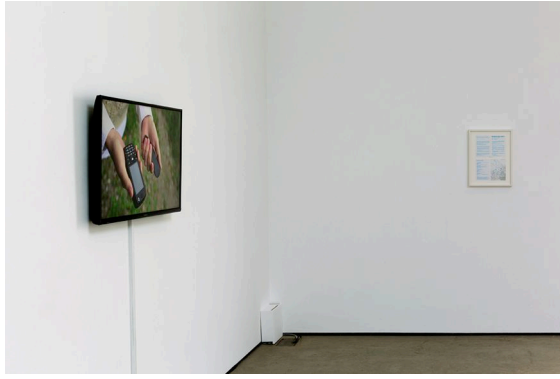

Shimabuku

Exchange a mobile phone for a stone tool

2014

Video, colour, no sound, framed printed matter

5 mins 40 secs

WG/SSH100145

WILKINSON

50 to 58 Vyner Street, London E2 9DQ
Tel. +44 20 8980 2662 info@wilkinsongallery.com