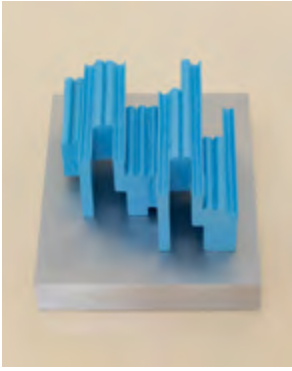

# CHRIS SHARP

*Tracery*

Richard Rezac

**Richard Rezac**

*Untitled, 2025*

Painted cast bronze and aluminum

5 1/4 x 9 x 10 1/2 in

13.3 x 22.9 x 26.7 cm

(CS-RR-001)

**Richard Rezac**

*Untitled, 2024*

Painted cast bronze, aluminum and painted aluminum

24 x 20 x 2 3/4 in

61 x 50.8 x 7 cm

(CS-RR-002)

**Richard Rezac**