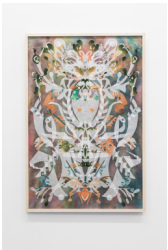

Haegue Yang
Late Summer Moss-Paws Hugging Soul Sheet – Mesmerizing Mesh #207
2023
hanji, washi on alu-dibond, maple frame
92 x 62 x 0.4 cm
36.22 x 24.41 x 1.38 in
DEP-HY-0067