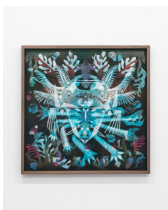

Haegue Yang
Aztec Underwater Pedestrian – Mesmerizing Mesh #203
2023
hanji, washi on alu-dibond, walnut frame
62 x 62 x 3.5 cm
24.41 x 24.41 x 1.38 in
DEP-HY-0070