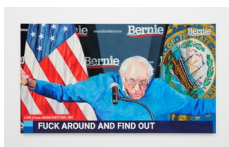

Christine Tien Wang
Bernie FAFO, 2025
acrylic on canvas
45 x 80 in (114.3 x 203.2 cm)
(CW240)

Courtesy of the artist and Night Gallery, Los Angeles. Photography by Chris Grunder.