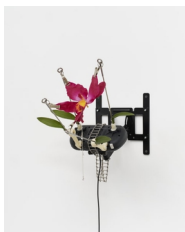

### **Rachel Youn**

*Perfect Lovers II*, 2026

under-desk elliptical machine, artificial orchids, wood, paint, bird spikes, glass, snake chain, hardware

41 x 28 x 38 in (104.1 x 71.1 x 96.5 cm)

(RY019)

Courtesy of the artist and Night Gallery, Los Angeles. Photography by Nik Massey.