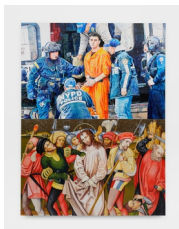

Christine Tien Wang
Luigi German, 2025
acrylic on canvas
96 x 72 in (243.8 x 182.9 cm)
(CW235)

Courtesy of the artist and Night Gallery, Los Angeles. Photography by Chris Grunder.