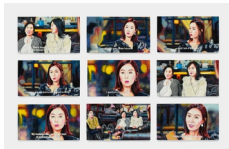

Christine Tien Wang
K drama r/childfree, 2025
acrylic on canvas
overall dimensions variable
each; 16 1/4 x 28 in (41.3 x 71.1 cm)
(CW233)

Courtesy of the artist and Night Gallery, Los Angeles. Photography by Chris Grunder.