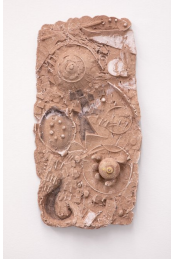

J. Parker Valentine and Jay Heikes Salvador Dalí's Birthday Party

David Petersen Gallery
March 6 - April 26, 2026

J. Parker Valentine

Untitled, 2022

polymer modified gypsum, sand, dry clay, pigment

22 x 11.5 x 3 inches

55.88 x 29.21 x 7.62 cm

JV_22_003

J. Parker Valentine

Untitled, 2025

Graphite, ink, water soluble colored pencil, mud dye, pastel
on canvas

85 $\frac{7}{8}$ x 66 $\frac{7}{8}$ in.

218 x 170 cm

JPV_25_002

Jay Heikes

Devolve, 2024

sand, glue, steel and copper

171.5 x 26.5 x 1 in.

435.61 x 67.31 x 2.54 cm

JH_24_007

J. Parker Valentine

Untitled with Hands and Letterforms, 2025