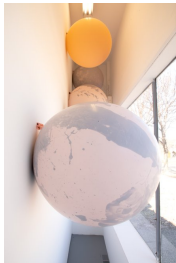

31 x 29 x 58 inches (figure)

31 x 29 x 20 inches (marionette cross)

78.74 x 73.66 x 147.32 + 78.74 x 73.66 x 50.80 cm

JH_17_006

Jay Heikes

Bell Witch, 2012

Paper, oil-based ink, gesso, wood glue, and expanded aluminum on wood stretcher

50 x 39 inches

127.00 x 99.06 cm

JH_12_001

Jay Heikes

Salvador Dali's Birthday Party Balloons, 2026

latex and mica on latex

dimensions variable

JH_26_008